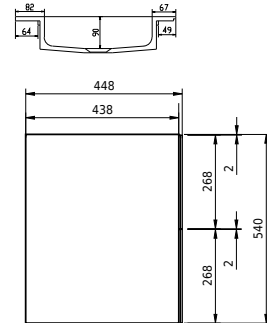

# Rungsted 160 cabinet with left basin

SKU: 30010202

FRONT VIEW

SIDE VIEW

T

INSIDE

**Colour:** Smoked oak/matte white  
**Size:** 54.5cm / 160cm / 45cm  
**Weight:** 79.6kg netto

**Rungsted 160 cabinet with left basin details:**