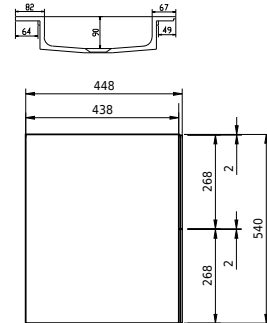

Rungsted 160 cabinet with left basin

SKU: 30010202

FRONT VIEW

SIDE VIEW

T

INSIDE

Colour: Smoked oak/matte white
Size: 54.5cm / 160cm / 45cm
Weight: 79.6kg netto

Rungsted 160 cabinet with left basin details: