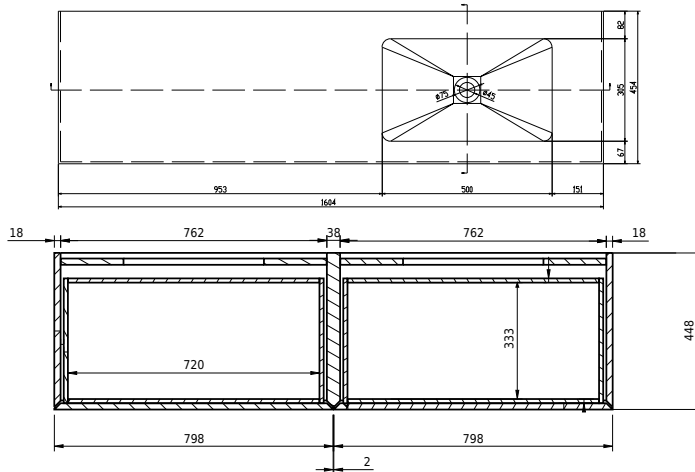

Rungsted 160 cabinet with left basin

SKU: 30010202

FRONT VIEW

SIDE VIEW

T

INSIDE

Colour: Smoked oak/matte white
Size: 54.5cm / 160cm / 45cm
Weight: 79.6kg netto

Rungsted 160 cabinet with left basin details: