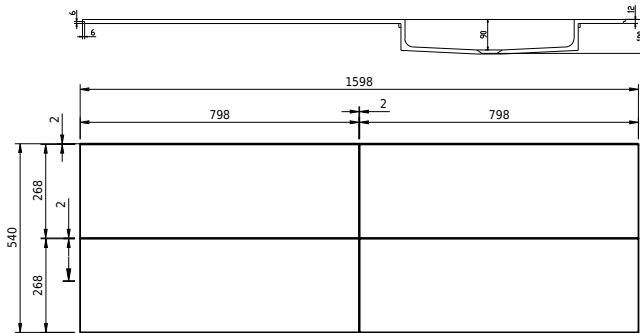

# Rungsted 160 cabinet with left basin

SKU: 30010202

FRONT VIEW

SIDE VIEW

T

INSIDE

**Colour:** Smoked oak/matte white  
**Size:** 54.5cm / 160cm / 45cm  
**Weight:** 79.6kg netto

**Rungsted 160 cabinet with left basin details:**