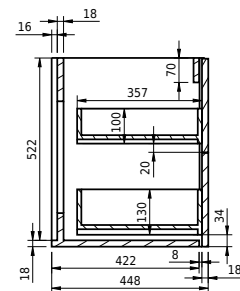

Rungsted 160 cabinet with left basin

SKU: 30010202

FRONT VIEW

SIDE VIEW

T

INSIDE

Colour: Smoked oak/matte white
Size: 54.5cm / 160cm / 45cm
Weight: 79.6kg netto

Rungsted 160 cabinet with left basin details: