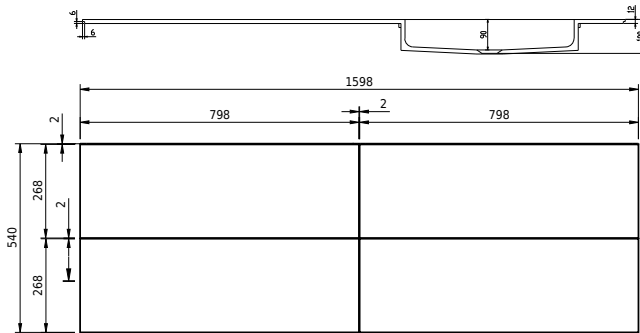

Rungsted 160 cabinet with left basin

SKU: 30010202

FRONT VIEW

SIDE VIEW

T

INSIDE

Colour: Smoked oak/matte white
Size: 54.5cm / 160cm / 45cm
Weight: 79.6kg netto

Rungsted 160 cabinet with left basin details: