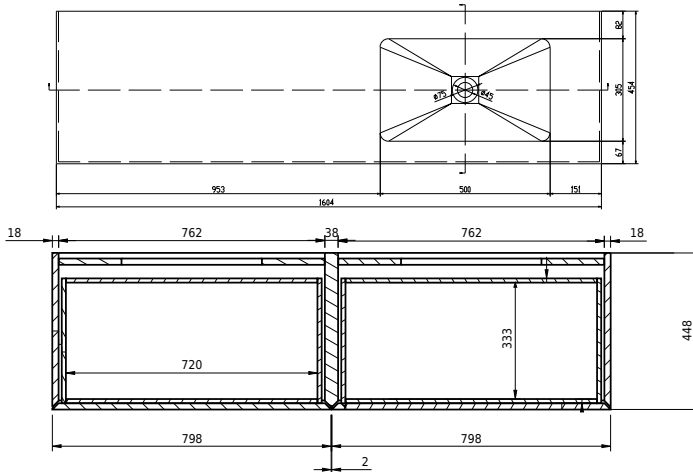

# Rungsted 160 cabinet with left basin

SKU: 30010202

FRONT VIEW

SIDE VIEW

T

INSIDE

**Colour:** Smoked oak/matte white  
**Size:** 54.5cm / 160cm / 45cm  
**Weight:** 79.6kg netto

**Rungsted 160 cabinet with left basin details:**