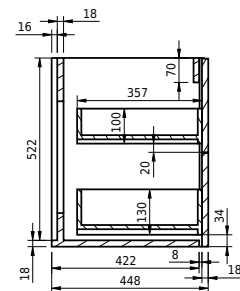

# Rungsted 160 cabinet with left basin

SKU: 30010202

FRONT VIEW

SIDE VIEW

T

INSIDE

**Colour:** Smoked oak/matte white  
**Size:** 54.5cm / 160cm / 45cm  
**Weight:** 79.6kg netto

**Rungsted 160 cabinet with left basin details:**