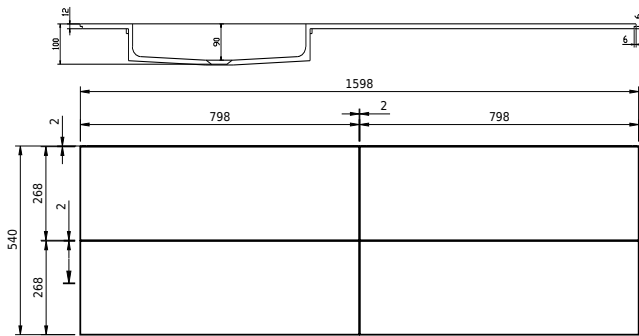

Rungsted 160 cabinet with right basin

SKU: 30010203

FRONT VIEW

SIDE VIEW

T

INSIDE

Colour: Smoked oak/matte white
Size: 54.5cm / 160cm / 45cm
Weight: 79.6kg netto

Rungsted 160 cabinet with right basin details: