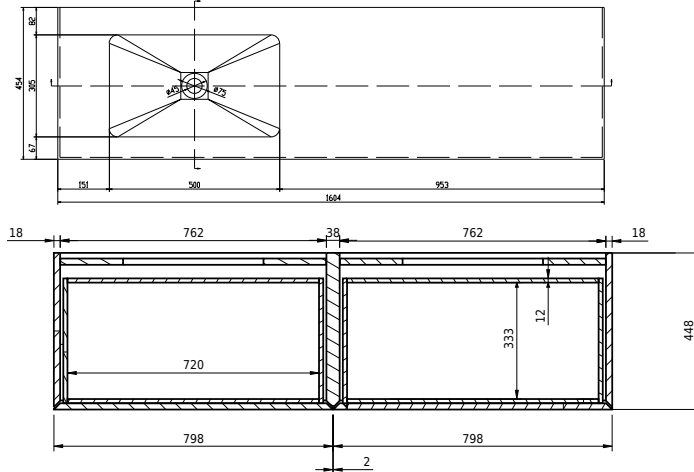

Rungsted 160 cabinet with right basin

SKU: 30010203

FRONT VIEW

SIDE VIEW

T

INSIDE

Colour: Smoked oak/matte white
Size: 54.5cm / 160cm / 45cm
Weight: 79.6kg netto

Rungsted 160 cabinet with right basin details: