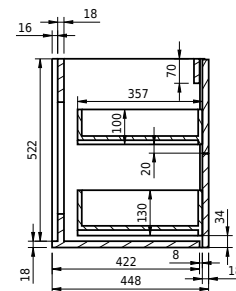

Rungsted 160 cabinet with right basin

SKU: 30010203

FRONT VIEW

SIDE VIEW

T

INSIDE

Colour: Smoked oak/matte white
Size: 54.5cm / 160cm / 45cm
Weight: 79.6kg netto

Rungsted 160 cabinet with right basin details: