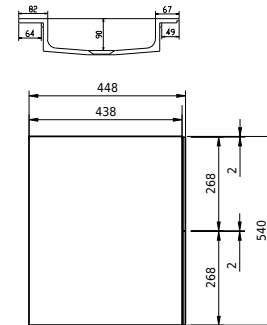

Rungsted 160 cabinet with right basin

SKU: 30010203

FRONT VIEW

SIDE VIEW

T

INSIDE

Colour: Smoked oak/matte white
Size: 54.5cm / 160cm / 45cm
Weight: 79.6kg netto

Rungsted 160 cabinet with right basin details: