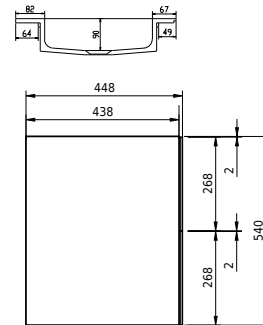

Rungsted 160 cabinet with double basin

SKU: 30010204

FRONT VIEW

SIDE VIEW

T

INSIDE

Colour: Smoked oak/matte white
Size: 54.5cm / 160cm / 45cm
Weight: 79.6kg netto

Rungsted 160 cabinet with double basin details: