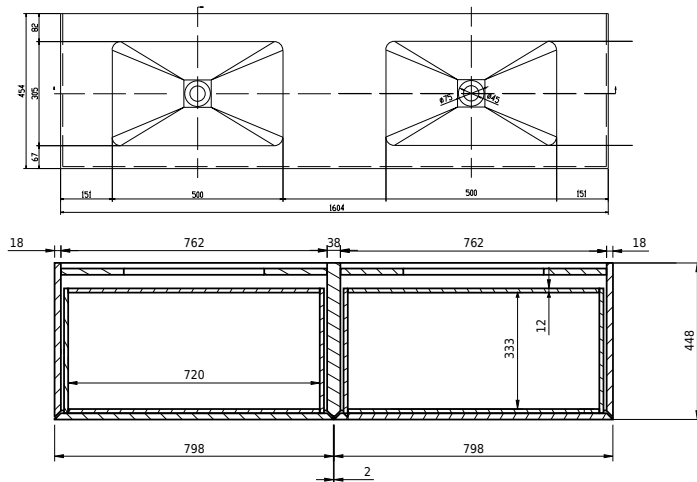

Rungsted 160 cabinet with double basin

SKU: 30010204

FRONT VIEW

SIDE VIEW

T

INSIDE

Colour: Smoked oak/matte white
Size: 54.5cm / 160cm / 45cm
Weight: 79.6kg netto

Rungsted 160 cabinet with double basin details: