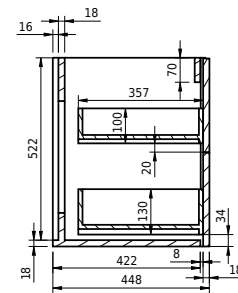

Rungsted 160 cabinet with double basin

SKU: 30010204

FRONT VIEW

SIDE VIEW

T

INSIDE

Colour: Smoked oak/matte white
Size: 54.5cm / 160cm / 45cm
Weight: 79.6kg netto

Rungsted 160 cabinet with double basin details: