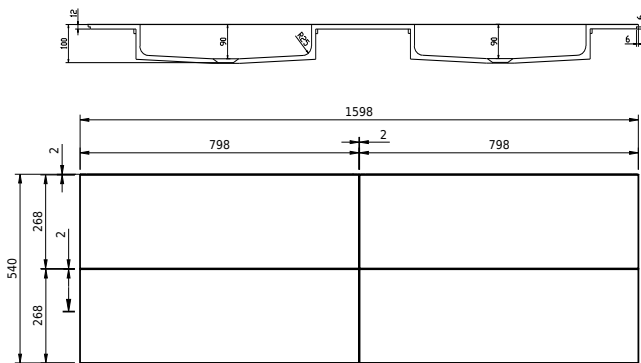

Rungsted 160 cabinet with double basin

SKU: 30010204

FRONT VIEW

SIDE VIEW

T

INSIDE

Colour: Smoked oak/matte white
Size: 54.5cm / 160cm / 45cm
Weight: 79.6kg netto

Rungsted 160 cabinet with double basin details: