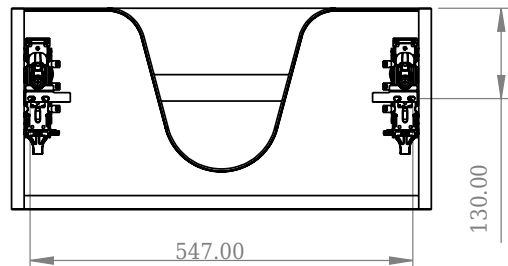

SQ2 60 cabinet with centred basin

SKU: 30010230

F View

Top View

Side View

Back View

Colour: Matte white
Size: 28.8cm / 60cm / 45cm
Weight: 26.5kg netto

SQ2 60 cabinet with centred basin details: