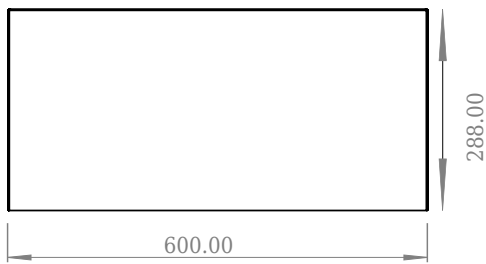

SQ2 60 cabinet with centred basin

SKU: 30010230

F View

Top View

Side View

Back View

Colour: Matte white
Size: 28.8cm / 60cm / 45cm
Weight: 26.5kg netto

SQ2 60 cabinet with centred basin details: