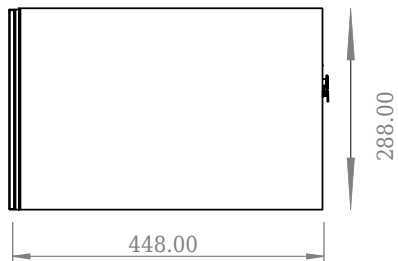

SQ2 60 cabinet with centred basin

SKU: 30010230

F View

Top View

Side View

Back View

Colour: Matte white
Size: 28.8cm / 60cm / 45cm
Weight: 26.5kg netto

SQ2 60 cabinet with centred basin details: