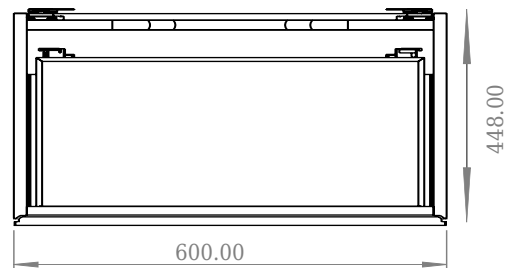

SQ2 60 cabinet with centred basin

SKU: 30010230

F View

Top View

Side View

Back View

Colour: Matte white
Size: 28.8cm / 60cm / 45cm
Weight: 26.5kg netto

SQ2 60 cabinet with centred basin details: