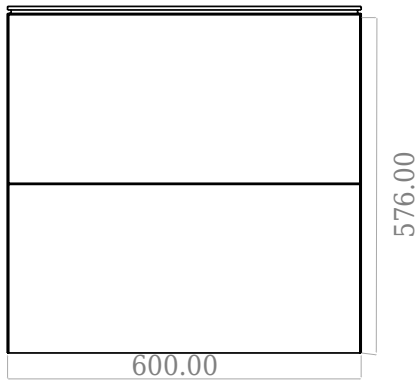

# SQ2 60 double cabinet with centred basin

SKU: 30010231

F View

Top View

Side View

Back View

**Colour:** Matte white  
**Size:** 57.6cm / 60cm / 45cm  
**Weight:** 40kg netto

**SQ2 60 double cabinet with centred basin details:**