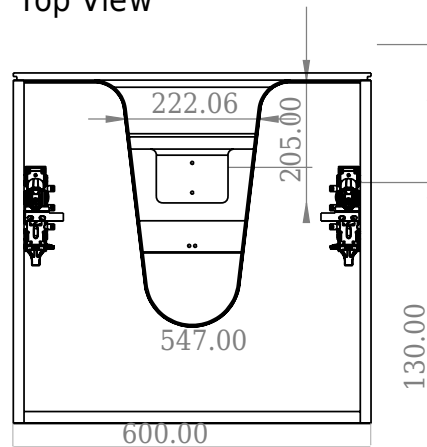

# SQ2 60 double cabinet with centred basin

SKU: 30010231

F View

Top View

Side View

Back View

**Colour:** Matte white  
**Size:** 57.6cm / 60cm / 45cm  
**Weight:** 40kg netto

**SQ2 60 double cabinet with centred basin details:**