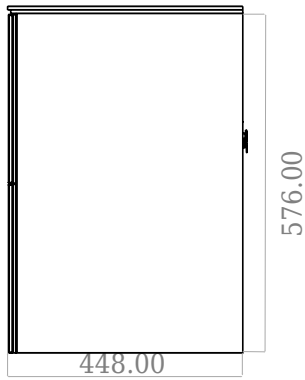

# SQ2 60 double cabinet with centred basin

SKU: 30010231

F View

Top View

Side View

Back View

**Colour:** Matte white  
**Size:** 57.6cm / 60cm / 45cm  
**Weight:** 40kg netto

**SQ2 60 double cabinet with centred basin details:**