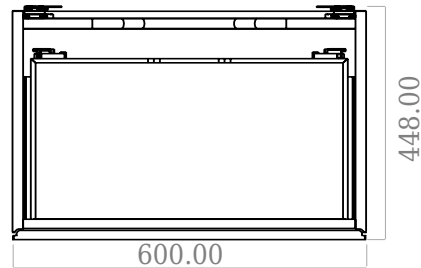

# SQ2 60 double cabinet with centred basin

SKU: 30010231

F View

Top View

Side View

Back View

**Colour:** Matte white  
**Size:** 57.6cm / 60cm / 45cm  
**Weight:** 40kg netto

**SQ2 60 double cabinet with centred basin details:**