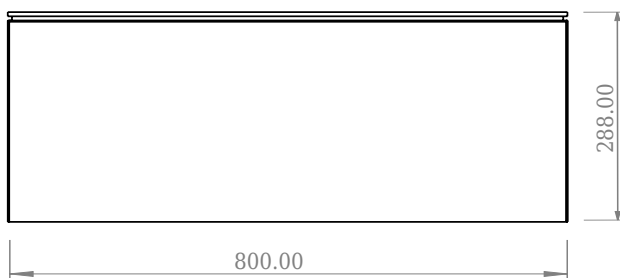

SQ2 80 cabinet with centred basin

SKU: 30010232

F View

Top View

Side View

Back View

Colour: Matte white
Size: 28.8cm / 80cm / 45cm
Weight: 41.8kg netto

SQ2 80 cabinet with centred basin details: