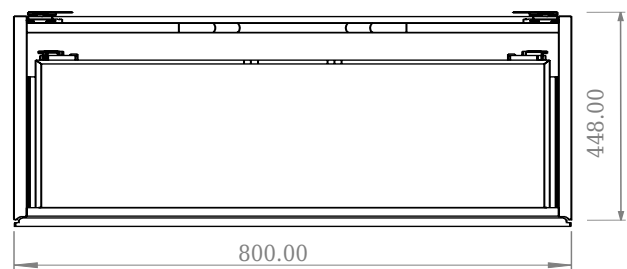

SQ2 80 cabinet with centred basin

SKU: 30010232

F View

Top View

Side View

Back View

Colour: Matte white
Size: 28.8cm / 80cm / 45cm
Weight: 41.8kg netto

SQ2 80 cabinet with centred basin details: