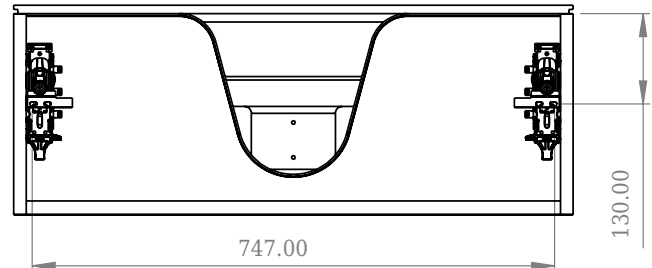

SQ2 80 cabinet with centred basin

SKU: 30010232

F View

Top View

Side View

Back View

Colour: Matte white
Size: 28.8cm / 80cm / 45cm
Weight: 41.8kg netto

SQ2 80 cabinet with centred basin details: