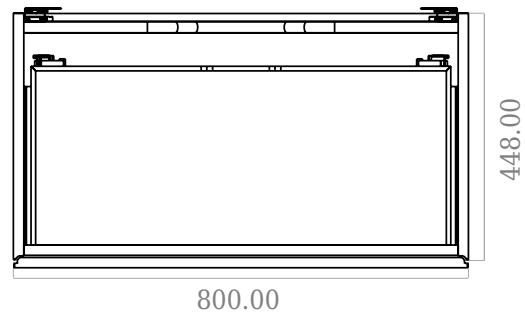

SQ2 80 double cabinet with centred basin

SKU: 30010233

F View

Top View

Side View

Back View

Colour: Matte white
Size: 57.6cm / 80cm / 45cm
Weight: 54kg netto

SQ2 80 double cabinet with centred basin details: