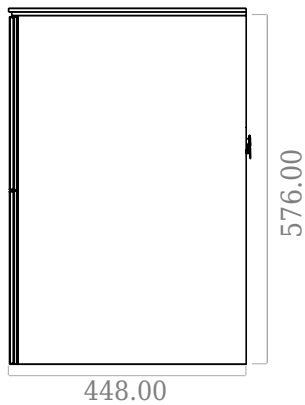

SQ2 80 double cabinet with centred basin

SKU: 30010233

F View

Top View

Side View

Back View

Colour: Matte white
Size: 57.6cm / 80cm / 45cm
Weight: 54kg netto

SQ2 80 double cabinet with centred basin details: