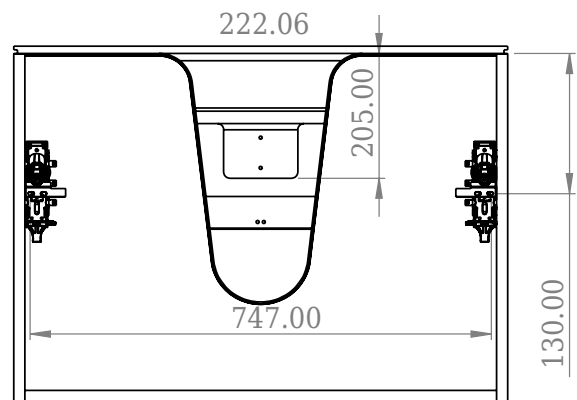

SQ2 80 double cabinet with centred basin

SKU: 30010233

F View

Top View

Side View

Back View

Colour: Matte white
Size: 57.6cm / 80cm / 45cm
Weight: 54kg netto

SQ2 80 double cabinet with centred basin details: