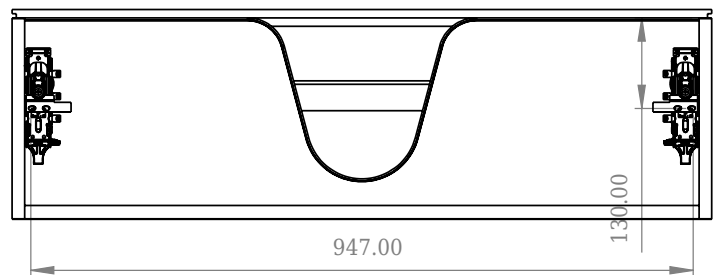

SQ2 100 cabinet with centred basin

SKU: 30010234

F View

Top View

Side View

Back View

Colour: Matte white
Size: 28.8cm / 100cm / 45cm
Weight: 39kg netto

SQ2 100 cabinet with centred basin details: