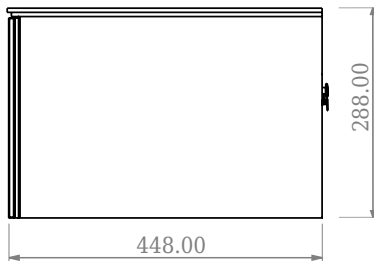

SQ2 100 cabinet with centred basin

SKU: 30010234

F View

Top View

Side View

Back View

Colour: Matte white
Size: 28.8cm / 100cm / 45cm
Weight: 39kg netto

SQ2 100 cabinet with centred basin details: