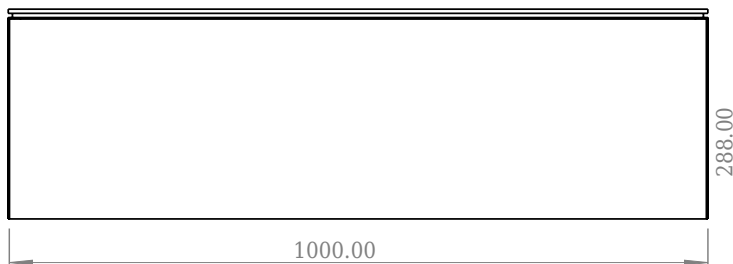

SQ2 100 cabinet with centred basin

SKU: 30010234

F View

Top View

Side View

Back View

Colour: Matte white
Size: 28.8cm / 100cm / 45cm
Weight: 39kg netto

SQ2 100 cabinet with centred basin details: