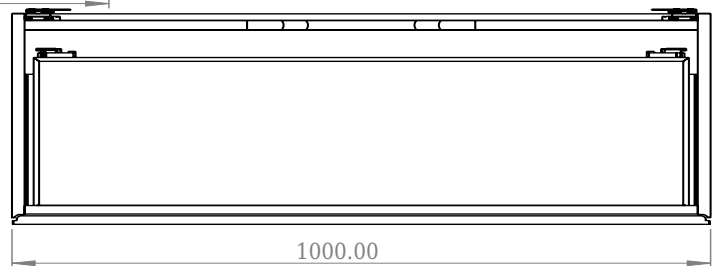

SQ2 100 cabinet with centred basin

SKU: 30010234

F View

Top View

Side View

Back View

Colour: Matte white
Size: 28.8cm / 100cm / 45cm
Weight: 39kg netto

SQ2 100 cabinet with centred basin details: