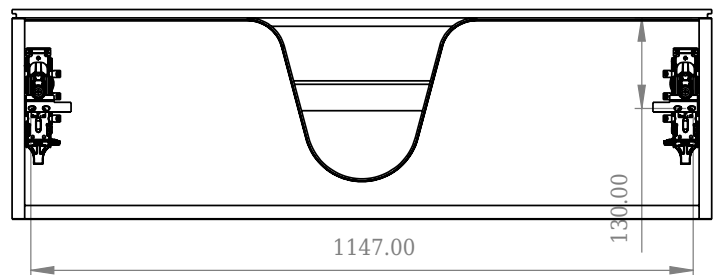

## SQ2 120 cabinet with centred basin

SKU: 30010236

F View

Top View

Side View

Back View

**Colour:** Matte white  
**Size:** 28.8cm / 120cm / 45cm  
**Weight:** 63kg netto

**SQ2 120 cabinet with centred basin details:**