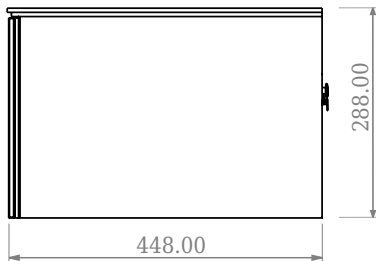

## SQ2 120 cabinet with centred basin

SKU: 30010236

F View

Top View

Side View

Back View

**Colour:** Matte white  
**Size:** 28.8cm / 120cm / 45cm  
**Weight:** 63kg netto

**SQ2 120 cabinet with centred basin details:**