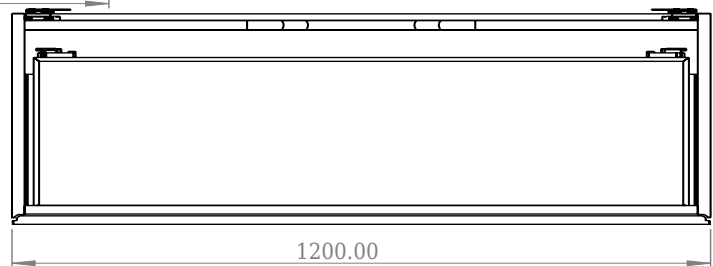

## SQ2 120 cabinet with centred basin

SKU: 30010236

F View

Top View

Side View

Back View

**Colour:** Matte white  
**Size:** 28.8cm / 120cm / 45cm  
**Weight:** 63kg netto

**SQ2 120 cabinet with centred basin details:**