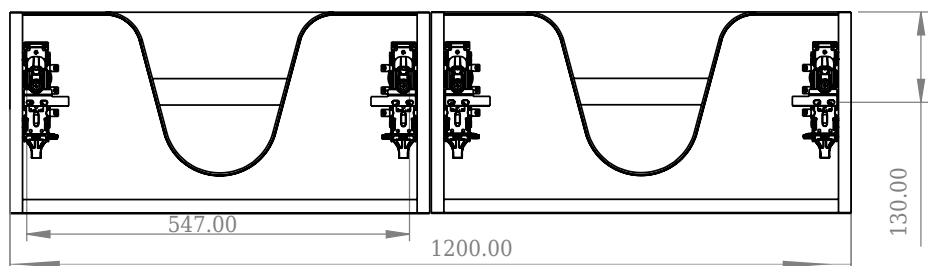

SQ2 120 cabinet with left basin

SKU: 30010237

Front View

Top View

side View

Back View

Colour: Matte white
Size: 28.8cm / 120cm / 45cm
Weight: 48.72kg netto

SQ2 120 cabinet with left basin details: