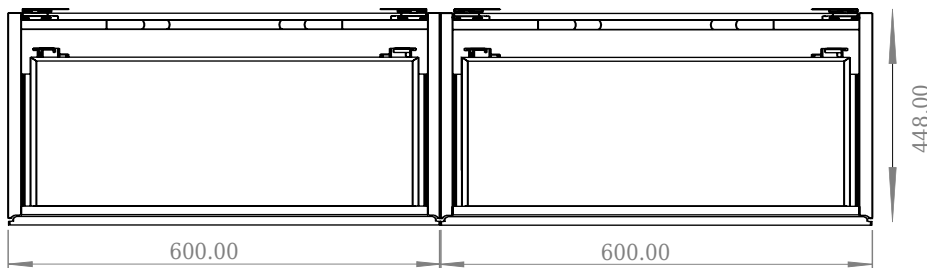

SQ2 120 cabinet with left basin

SKU: 30010237

Front View

Top View

side View

Back View

Colour: Matte white
Size: 28.8cm / 120cm / 45cm
Weight: 48.72kg netto

SQ2 120 cabinet with left basin details: