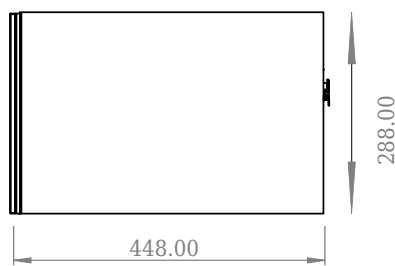

SQ2 120 cabinet with left basin

SKU: 30010237

Front View

Top View

side View

Back View

Colour: Matte white
Size: 28.8cm / 120cm / 45cm
Weight: 48.72kg netto

SQ2 120 cabinet with left basin details: