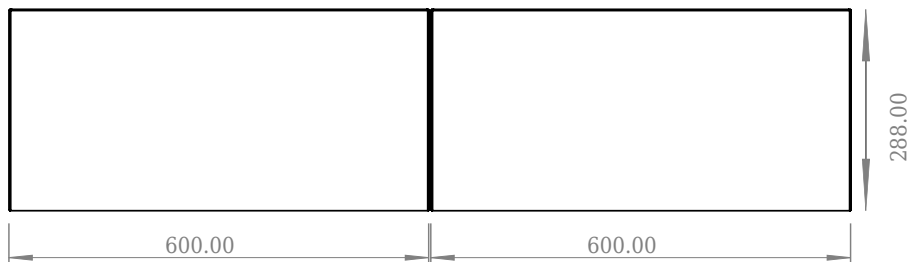

SQ2 120 cabinet with left basin

SKU: 30010237

Front View

Top View

side View

Back View

Colour: Matte white
Size: 28.8cm / 120cm / 45cm
Weight: 48.72kg netto

SQ2 120 cabinet with left basin details: