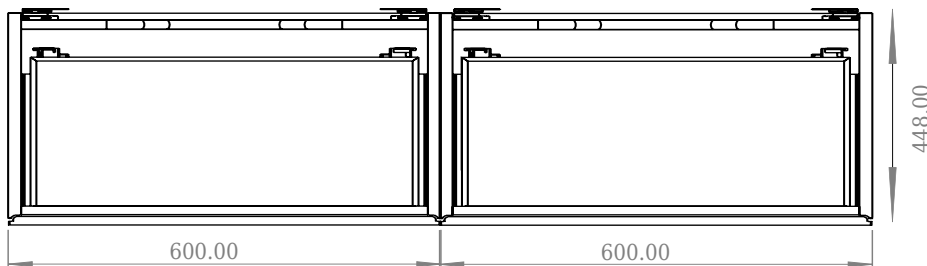

SQ2 120 cabinet with right basin

SKU: 30010238

Front View

Top View

side View

Back View

Colour: Matte white
Size: 28.8cm / 120cm / 45cm
Weight: 48.72kg netto

SQ2 120 cabinet with right basin details: