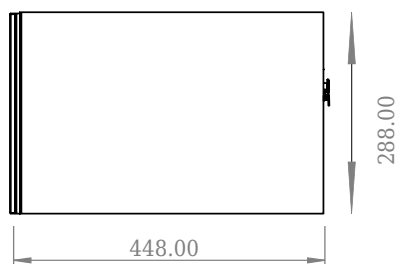

SQ2 120 cabinet with right basin

SKU: 30010238

Front View

Top View

side View

Back View

Colour: Matte white
Size: 28.8cm / 120cm / 45cm
Weight: 48.72kg netto

SQ2 120 cabinet with right basin details: