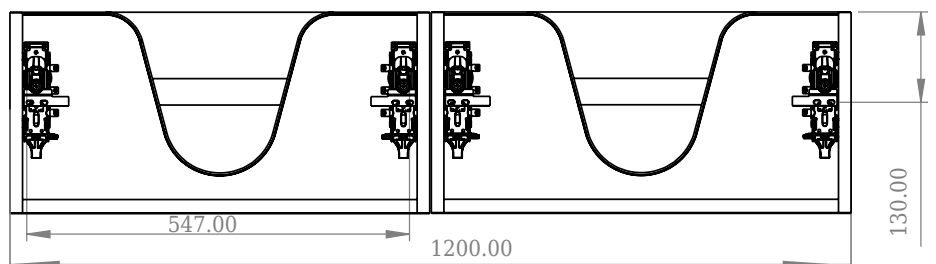

SQ2 120 cabinet with right basin

SKU: 30010238

Front View

Top View

side View

Back View

Colour: Matte white
Size: 28.8cm / 120cm / 45cm
Weight: 48.72kg netto

SQ2 120 cabinet with right basin details: