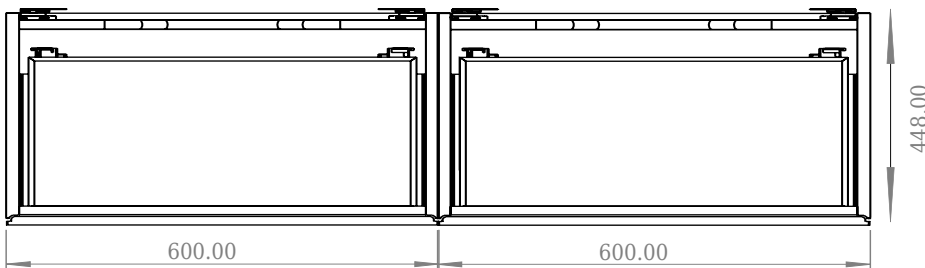

SQ2 120 cabinet with double basin

SKU: 30010239

Front View

Top View

side View

Back View

Colour: Matte white
Size: 28.8cm / 120cm / 45cm
Weight: 54.44kg netto

SQ2 120 cabinet with double basin details: