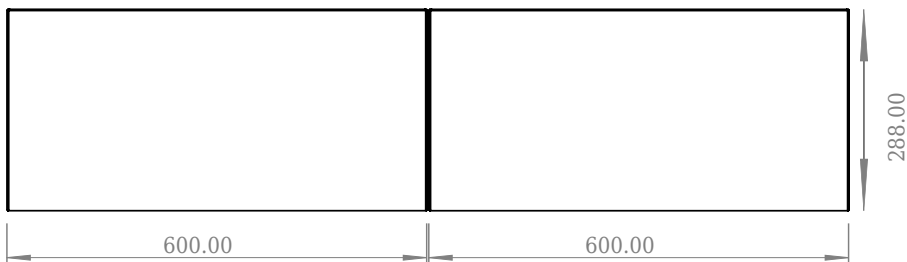

SQ2 120 cabinet with double basin

SKU: 30010239

Front View

Top View

side View

Back View

Colour: Matte white
Size: 28.8cm / 120cm / 45cm
Weight: 54.44kg netto

SQ2 120 cabinet with double basin details: