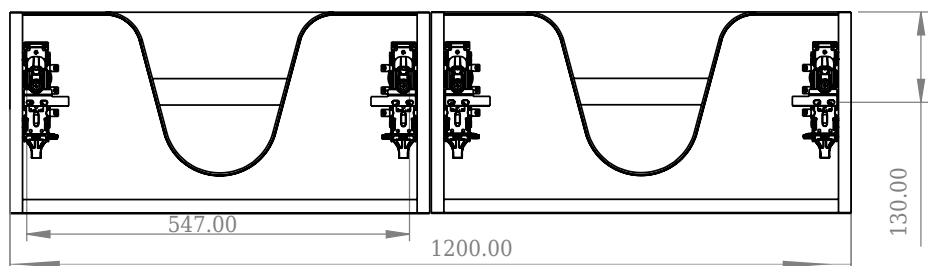

SQ2 120 cabinet with double basin

SKU: 30010239

Front View

Top View

side View

Back View

Colour: Matte white
Size: 28.8cm / 120cm / 45cm
Weight: 54.44kg netto

SQ2 120 cabinet with double basin details: