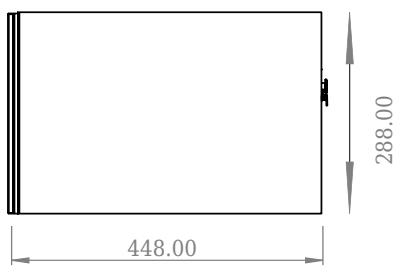

SQ2 120 cabinet with double basin

SKU: 30010239

Front View

Top View

side View

Back View

Colour: Matte white
Size: 28.8cm / 120cm / 45cm
Weight: 54.44kg netto

SQ2 120 cabinet with double basin details: