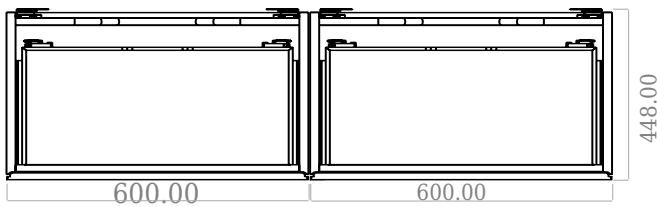

SQ2 120 double cabinet with countertop

SKU: 30010244

F View

Side View

Top View

Back View

Colour: Matte white
Size: 60cm / 120cm / 45cm
Weight: 73kg netto

SQ2 120 double cabinet with countertop details: