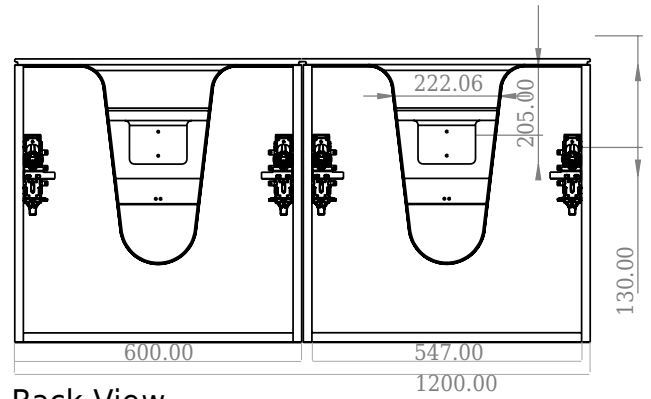

SQ2 120 double cabinet with countertop

SKU: 30010244

F View

Side View

Top View

Back View

Colour: Matte white
Size: 60cm / 120cm / 45cm
Weight: 73kg netto

SQ2 120 double cabinet with countertop details: