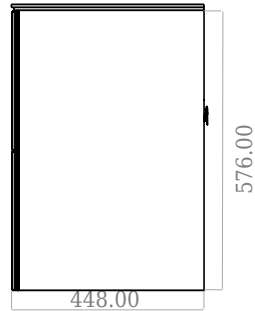

SQ2 120 double cabinet with countertop

SKU: 30010244

F View

Side View

Top View

Back View

Colour: Matte white
Size: 60cm / 120cm / 45cm
Weight: 73kg netto

SQ2 120 double cabinet with countertop details: