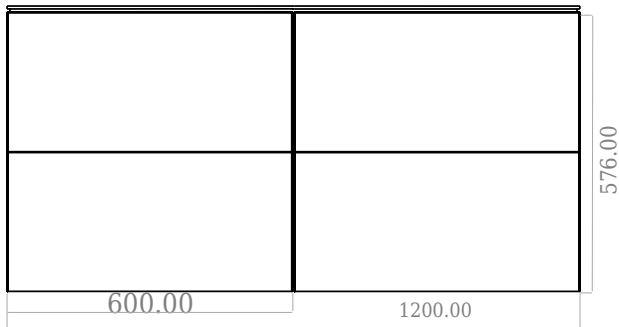

SQ2 120 double cabinet with countertop

SKU: 30010244

F View

Side View

Top View

Back View

Colour: Matte white
Size: 60cm / 120cm / 45cm
Weight: 73kg netto

SQ2 120 double cabinet with countertop details: