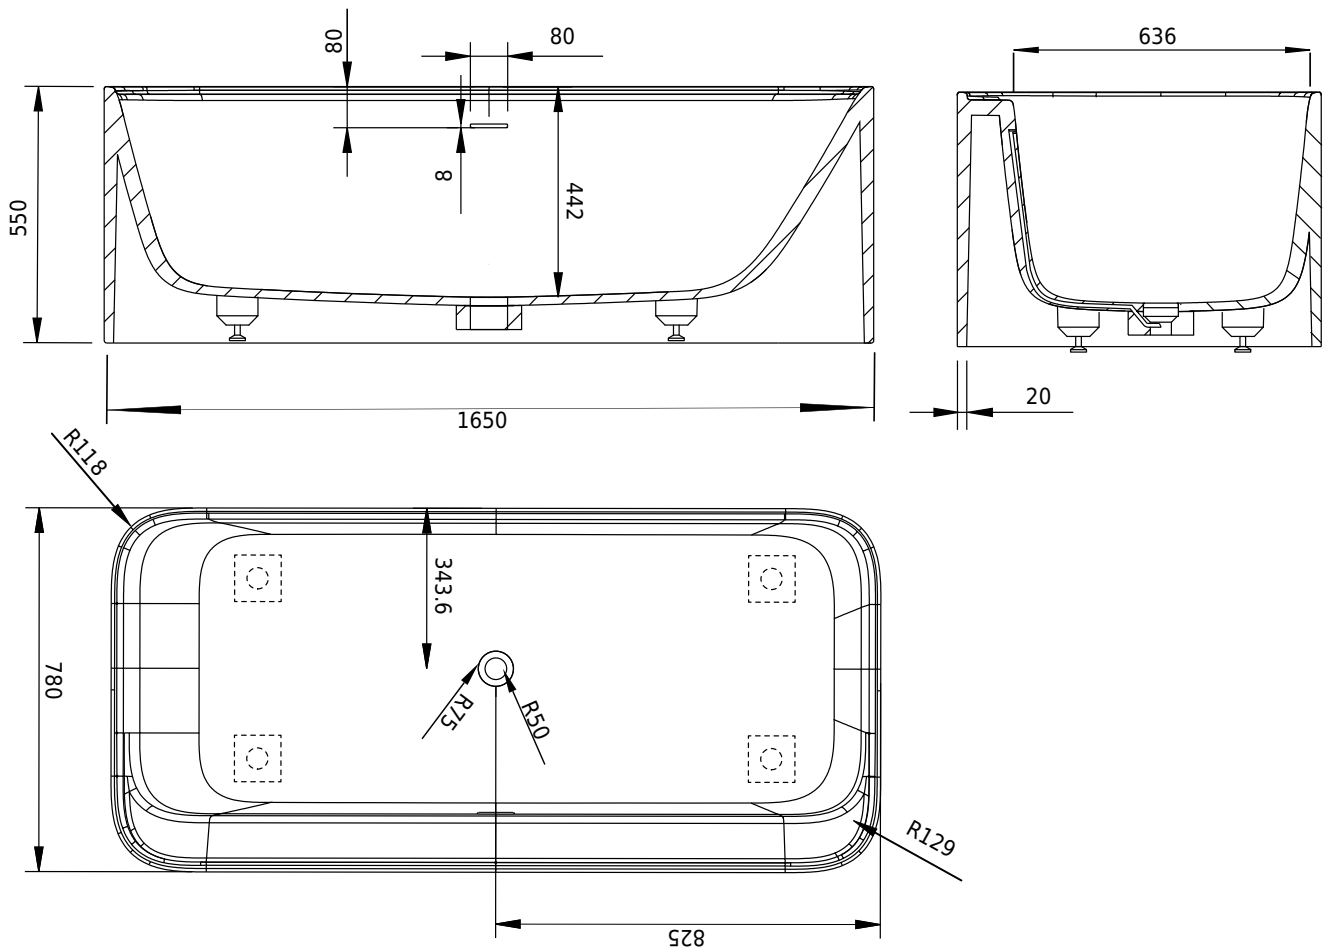

Yuno bathtub

SKU: 40030047

Colour:	Matte white
Litre:	350 overflow
Size:	55cm / 165cm / 78cm
Weight:	223kg netto

Yuno bathtub details:

Please note that there may be a tolerance of ± 5 mm as all products are hand sanded.