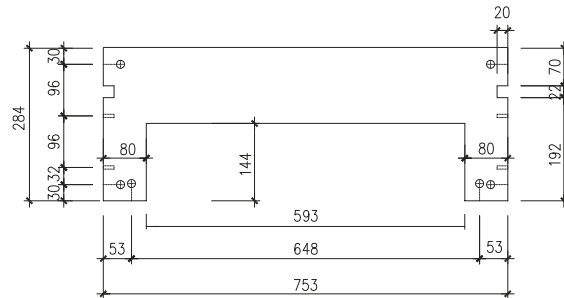

Skagen 80 cabinet with countertop

SKU: 30010264

Colour: Dark grey
Size: 30cm / 80cm / 45cm
Weight: 29kg netto

Skagen 80 cabinet with countertop details: