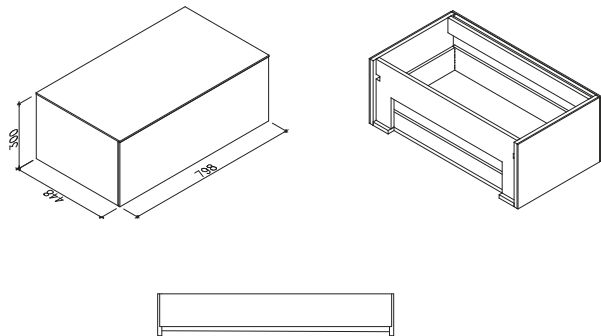

Skagen 80 cabinet with countertop

SKU: 30010264

Colour: Dark grey
Size: 30cm / 80cm / 45cm
Weight: 29kg netto

Skagen 80 cabinet with countertop details: