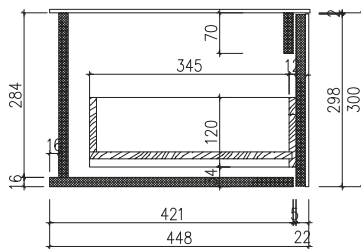

Skagen 80 cabinet with countertop

SKU: 30010264

Colour: Dark grey
Size: 30cm / 80cm / 45cm
Weight: 29kg netto

Skagen 80 cabinet with countertop details: