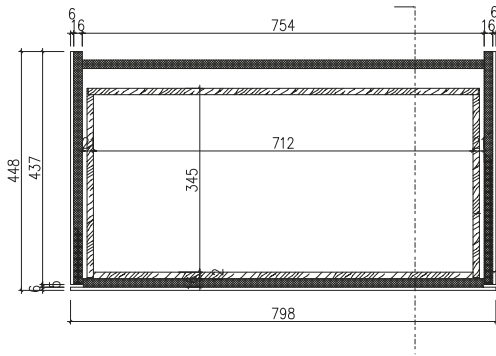

Skagen 80 cabinet with countertop

SKU: 30010264

Colour: Dark grey
Size: 30cm / 80cm / 45cm
Weight: 29kg netto

Skagen 80 cabinet with countertop details: