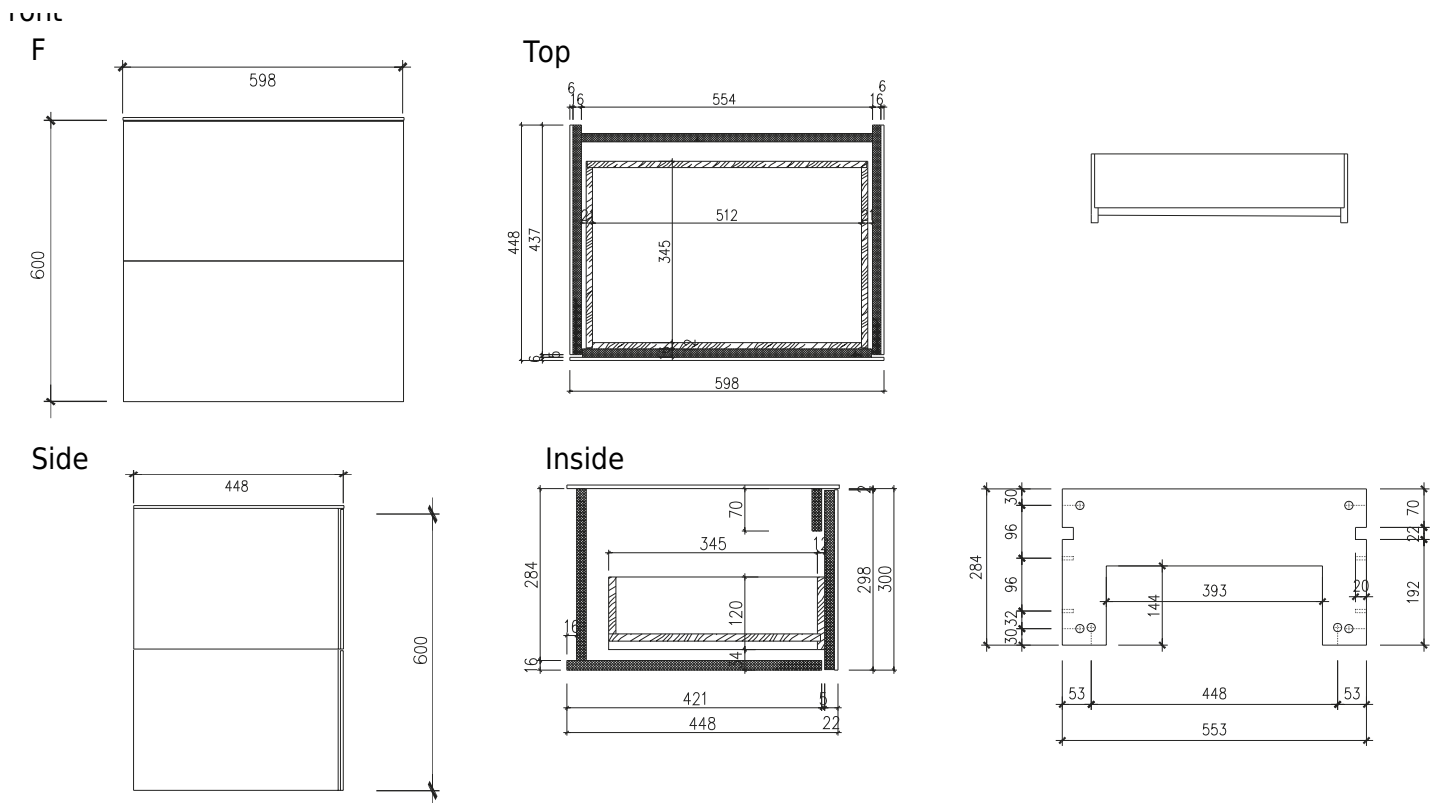

Skagen 60 double cabinet with countertop - Previous collection

SKU: 30010265

Colour: Dark grey
Size: 60cm / 60cm / 45cm
Weight: 45kg netto

Skagen 60 double cabinet with countertop - Previous collection details: