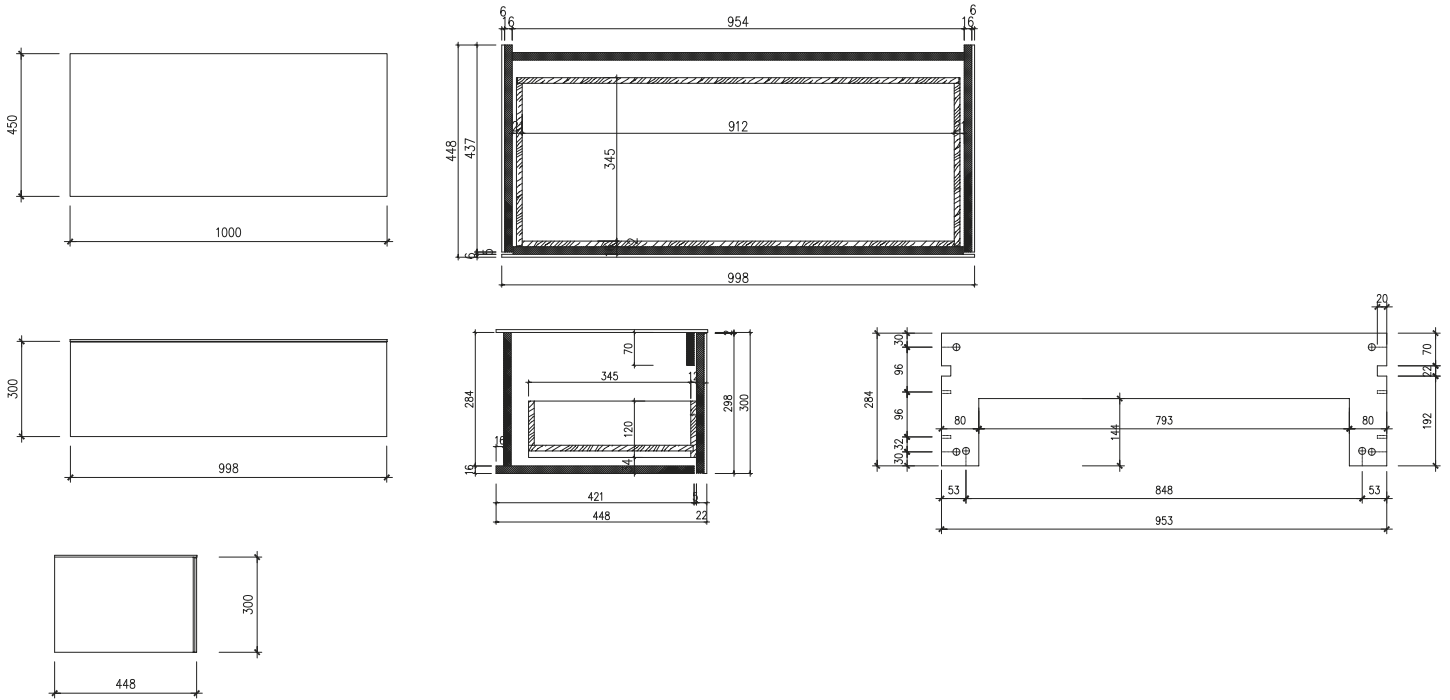

# Skagen 100 cabinet with countertop

SKU: 30010267

**Colour:** Dark grey  
**Size:** 30cm / 100cm / 45cm  
**Weight:** 34kg netto

**Skagen 100 cabinet with countertop details:**