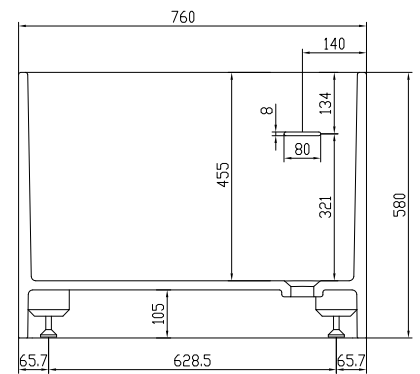

Lövestad 180 bathtub

SKU: 40030010

Colour:	Matte white
Litre:	350 overflow
Size:	58cm / 180cm / 76cm
Weight:	170kg netto

Lövestad 180 bathtub details:

Please note that there may be a tolerance of ± 5 mm as all products are hand sanded.