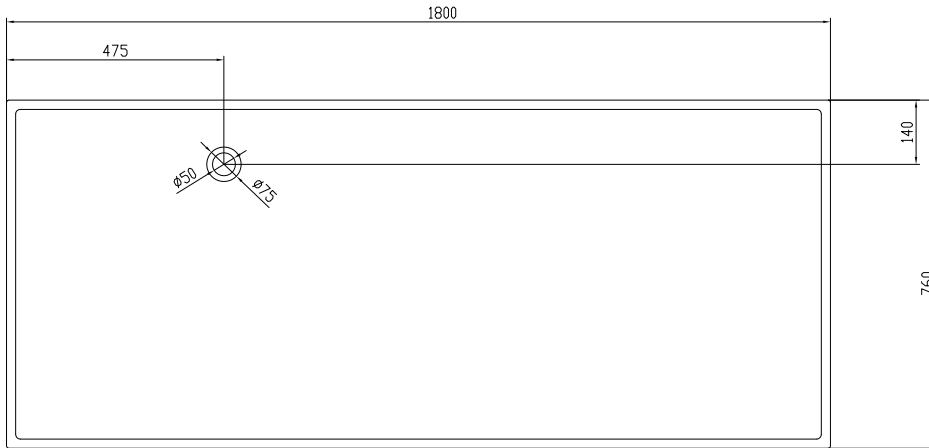

Lövestad 180 bathtub

SKU: 40030010

Colour:	Matte white
Litre:	350 overflow
Size:	58cm / 180cm / 76cm
Weight:	170kg netto

Lövestad 180 bathtub details:

Please note that there may be a tolerance of ± 5 mm as all products are hand sanded.