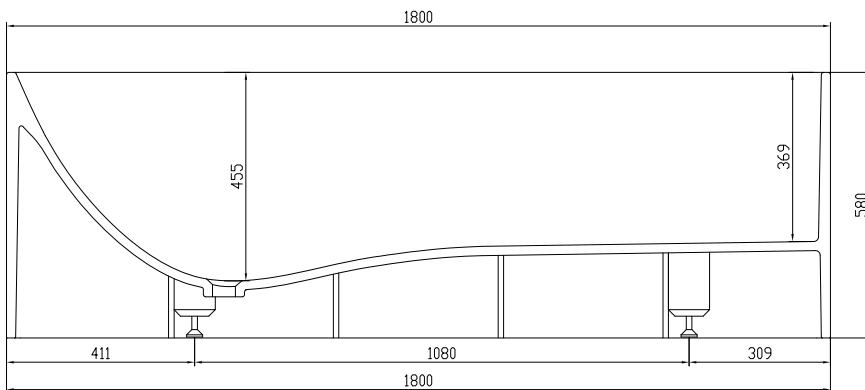

Lövestad 180 bathtub

SKU: 40030010

Colour:	Matte white
Litre:	350 overflow
Size:	58cm / 180cm / 76cm
Weight:	170kg netto

Lövestad 180 bathtub details:

Please note that there may be a tolerance of ± 5 mm as all products are hand sanded.