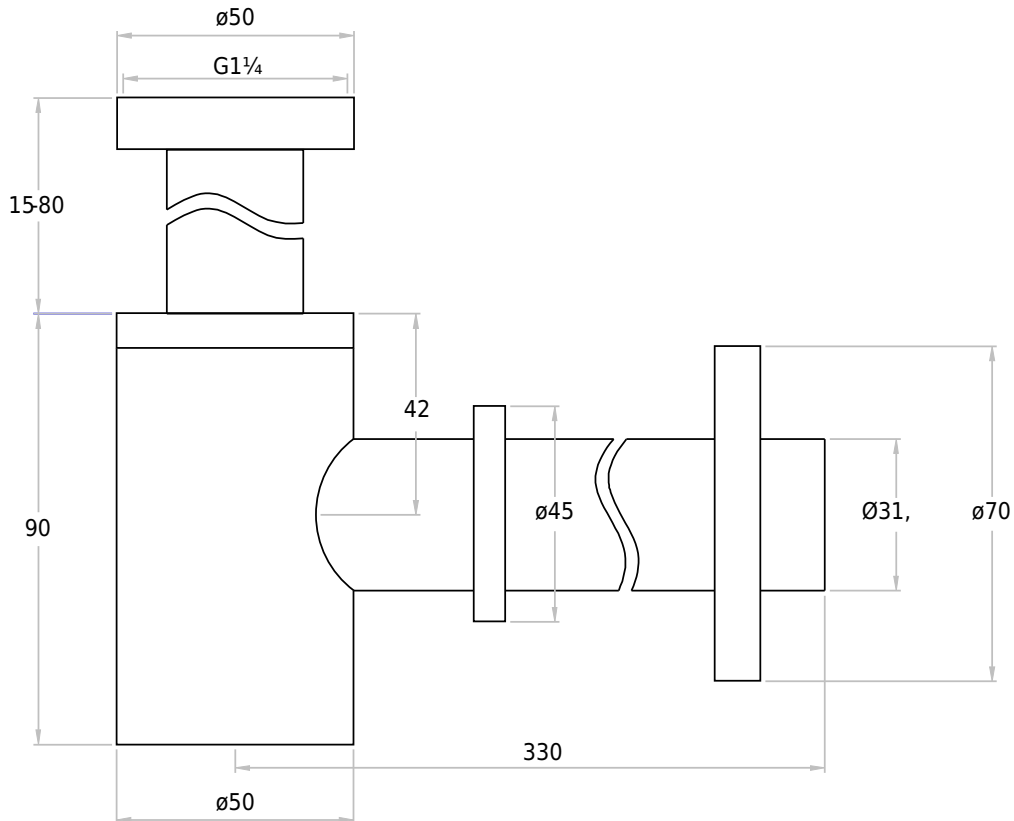

Trap, round, matte black

SKU: 40040168

Colour: Matte black
Size: 10.5cm / 5cm / 33cm
Weight: 0.5kg netto

Trap, round, matte black details: