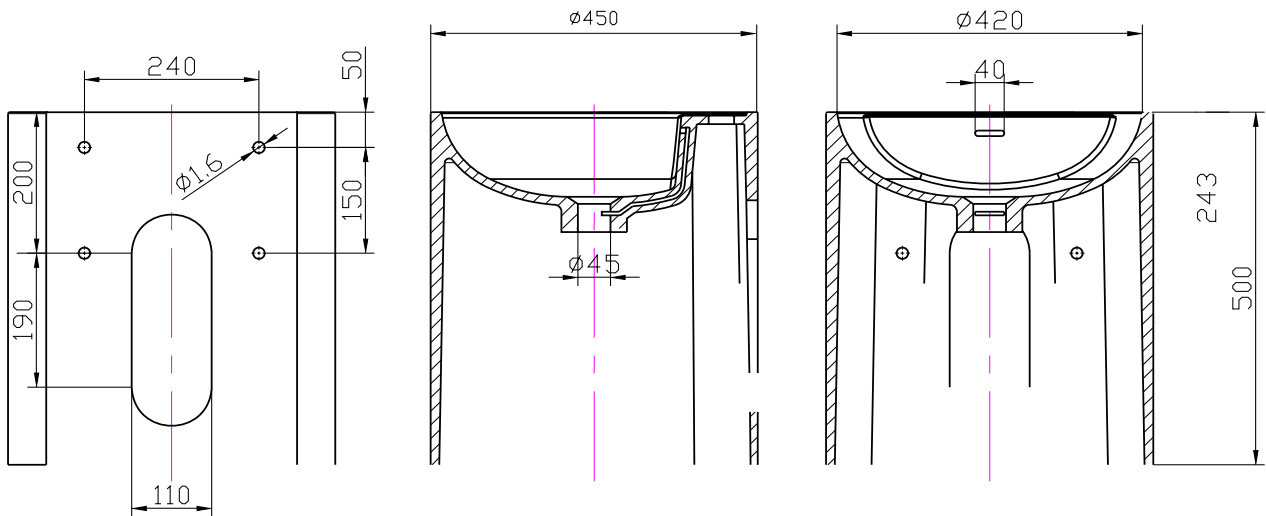

Helsinki W45 basin

SKU: 40010305

Colour:

Matte black/ white

Size:

50cm / 45cm / 45cm

Weight:

19kg netto

Helsinki W45 basin details: