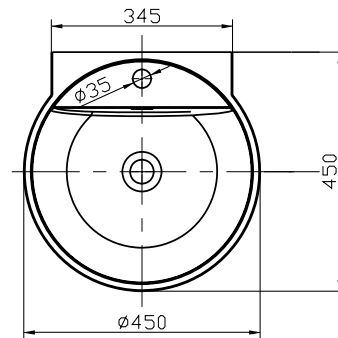

Helsinki W45 basin

SKU: 40010305

Colour:

Matte black/ white

Size:

50cm / 45cm / 45cm

Weight:

19kg netto

Helsinki W45 basin details: