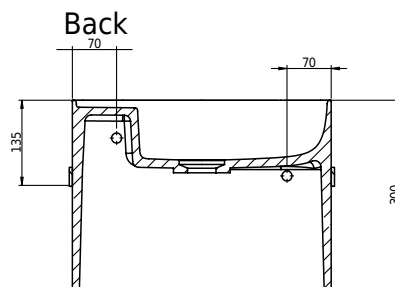

Copenhagen Bath

Bækkeskovvej
DK-2665 Vallensbæk Strand
CVR: DK32648622
Telefon: (+45) 3696 0747
contact@copenhagenbath.com
www.copenhagenbath.com

Yuno Rail 41 Grey basin

SKU: 40010343

Colour:

Size:

30cm / 41cm / 24cm

Weight:

10kg netto

Yuno Rail 41 Grey basin details: