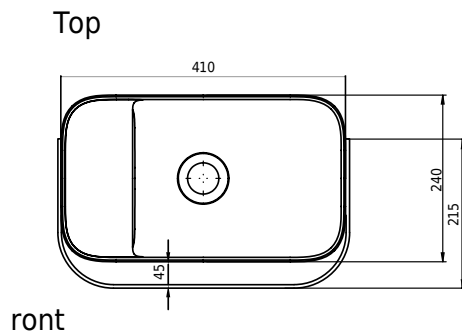

Copenhagen Bath

Bækkeskovvej
DK-2665 Vallensbæk Strand
CVR: DK32648622
Telefon: (+45) 3696 0747
contact@copenhagenbath.com
www.copenhagenbath.com

Yuno Rail 41 Grey basin

SKU: 40010343

Colour:

Size:

30cm / 41cm / 24cm

Weight:

10kg netto

Yuno Rail 41 Grey basin details: