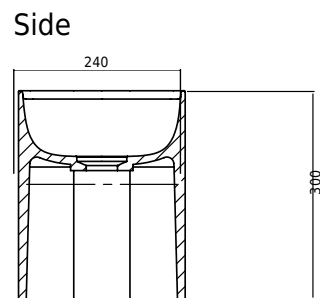

Yuno Rail 41 Grey basin

SKU: 40010343