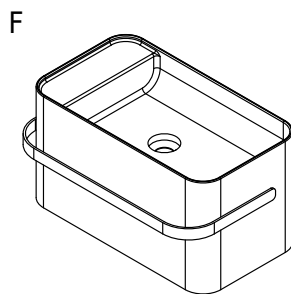

# Yuno Rail 55 Grey basin

SKU: 40010344

**Colour:**

**Size:**

30cm / 55cm / 31cm

**Weight:**

16kg netto

**Yuno Rail 55 Grey basin details:**