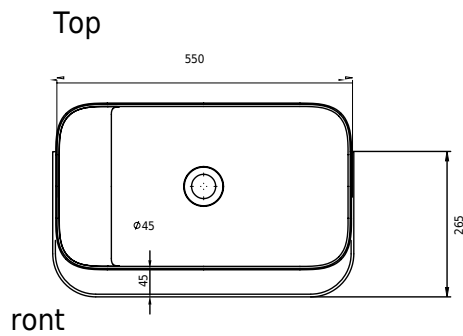

# Yuno Rail 55 Grey basin

SKU: 40010344

**Colour:**

**Size:**

30cm / 55cm / 31cm

**Weight:**

16kg netto

**Yuno Rail 55 Grey basin details:**