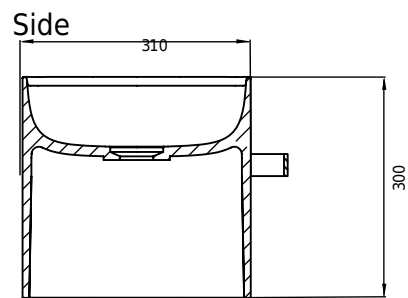

# Yuno Rail 55 Grey basin

SKU: 40010344

**Colour:**

**Size:**

30cm / 55cm / 31cm

**Weight:**

16kg netto

**Yuno Rail 55 Grey basin details:**