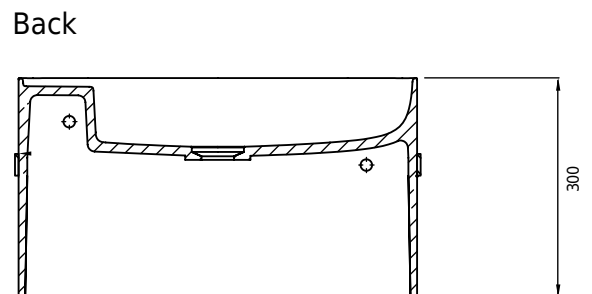

# Yuno Rail 55 Grey basin

SKU: 40010344

**Colour:**

**Size:**

30cm / 55cm / 31cm

**Weight:**

16kg netto

**Yuno Rail 55 Grey basin details:**