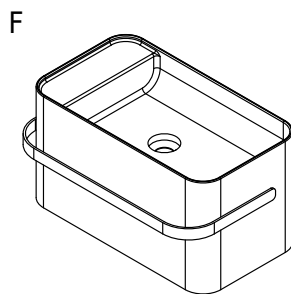

Yuno Rail 55 Grey basin

SKU: 40010344

Colour:

Size:

30cm / 55cm / 31cm

Weight:

16kg netto

Yuno Rail 55 Grey basin details: