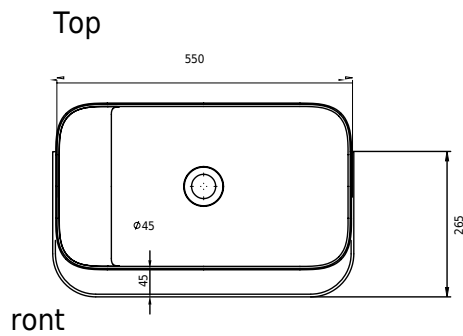

Yuno Rail 55 Grey basin

SKU: 40010344

Colour:

Size:

30cm / 55cm / 31cm

Weight:

16kg netto

Yuno Rail 55 Grey basin details: