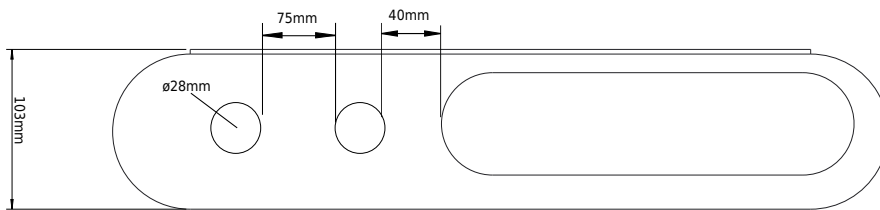

## CB 100 - Soap and towel holder

SKU: 40040187

**Colour:** Matte black  
**Size:** 2.5cm / 50cm / 10.3cm  
**Weight:** 0.9kg netto

**CB 100 - Soap and towel holder details:**