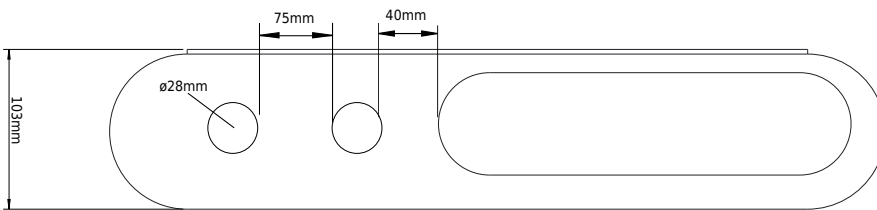

# CB 100 - Soap and towel holder

SKU: 40040188

**Colour:** Matte white  
**Size:** 2.3cm / 28cm / 13.3cm  
**Weight:** 0.4kg netto

**CB 100 - Soap and towel holder details:**