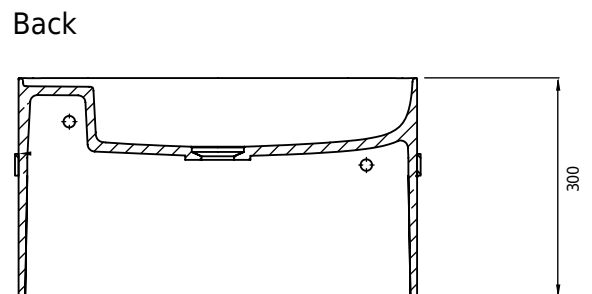

Yuno Rail 55 Chroma

SKU: 40010374

Colour:

Size:

30cm / 55cm / 31cm

Weight:

16kg netto

Yuno Rail 55 Chroma details: