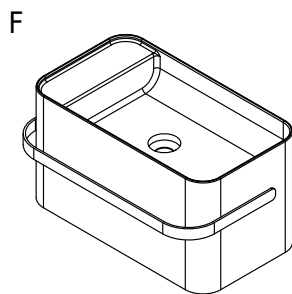

Yuno Rail 55 Chroma

SKU: 40010374

Colour:

Size:

30cm / 55cm / 31cm

Weight:

16kg netto

Yuno Rail 55 Chroma details: