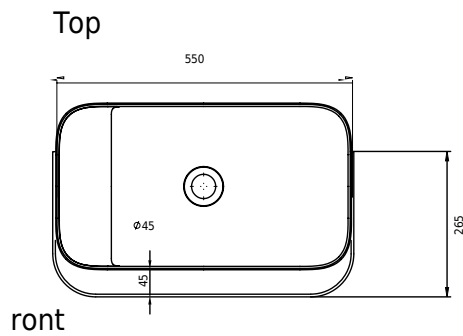

Yuno Rail 55 Chroma

SKU: 40010374

Colour:

Size:

30cm / 55cm / 31cm

Weight:

16kg netto

Yuno Rail 55 Chroma details: