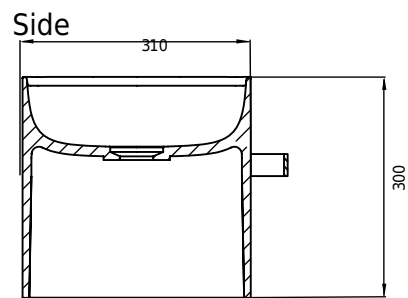

Yuno Rail 55 Chroma

SKU: 40010374

Colour:

Size:

30cm / 55cm / 31cm

Weight:

16kg netto

Yuno Rail 55 Chroma details: