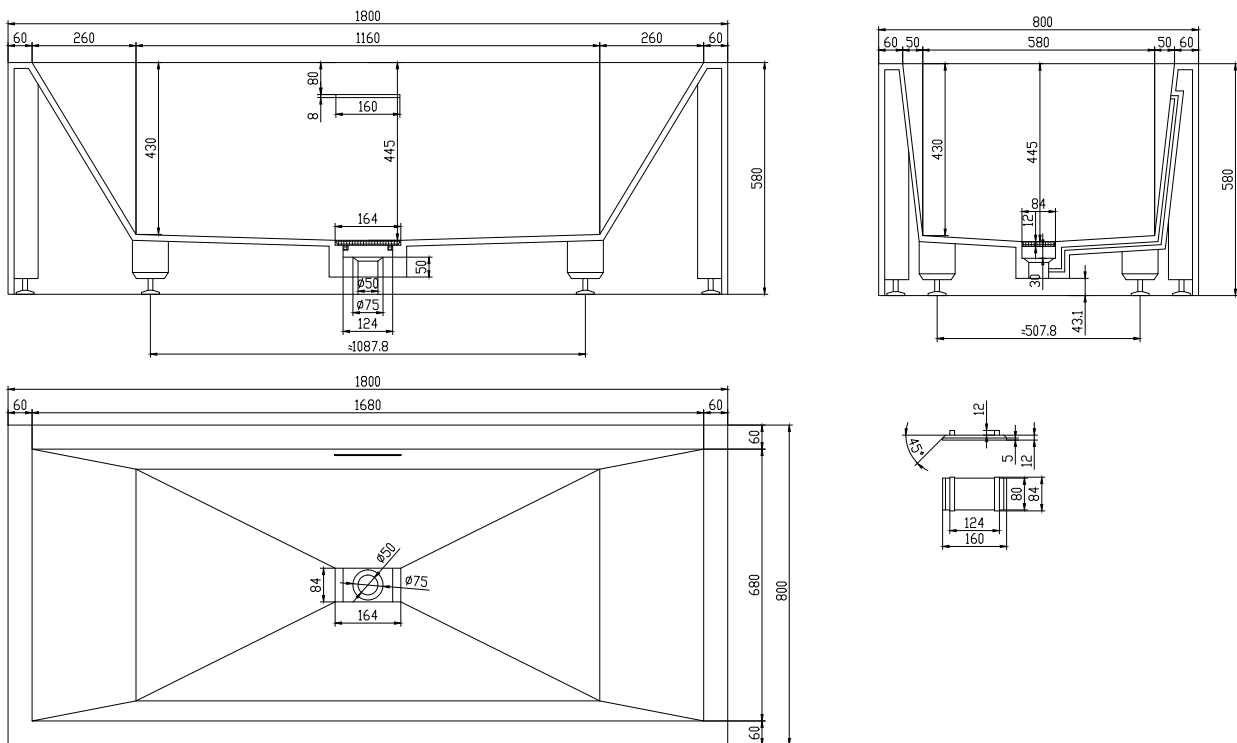

# Fredensborg bathtub

SKU: 40030012

- Colour:** Matte white
- Litre:** 290 overflow
- Size:** 58cm / 180cm / 80cm
- Weight:** 195kg netto

## Fredensborg bathtub details:

Please note that there may be a tolerance of  $\pm 5$ mm as all products are hand sanded.