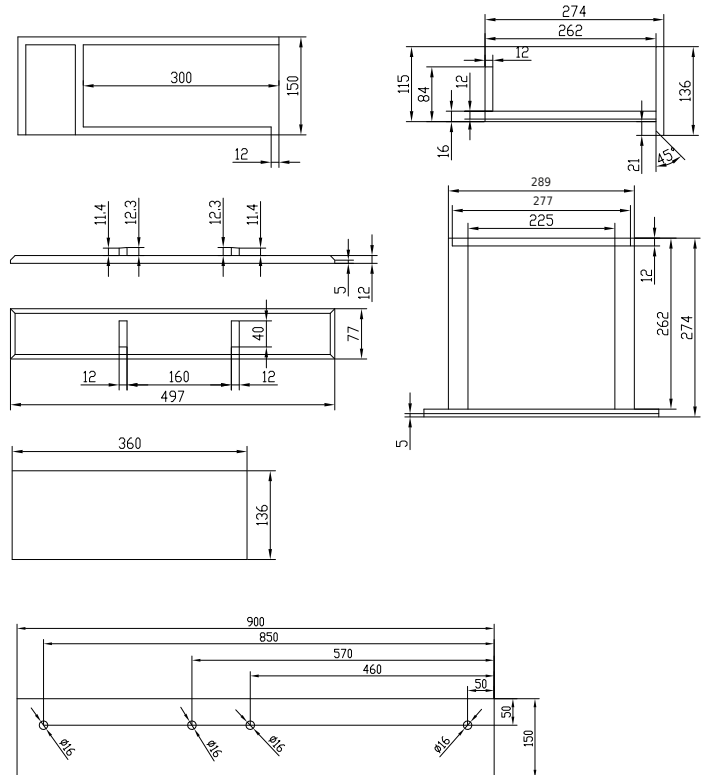

Sandfjord 90 left basin

SKU: 40010082

Colour: Matte white
Size: 15cm / 90cm / 40cm
Weight: 28kg netto

Sandfjord 90 left basin details: