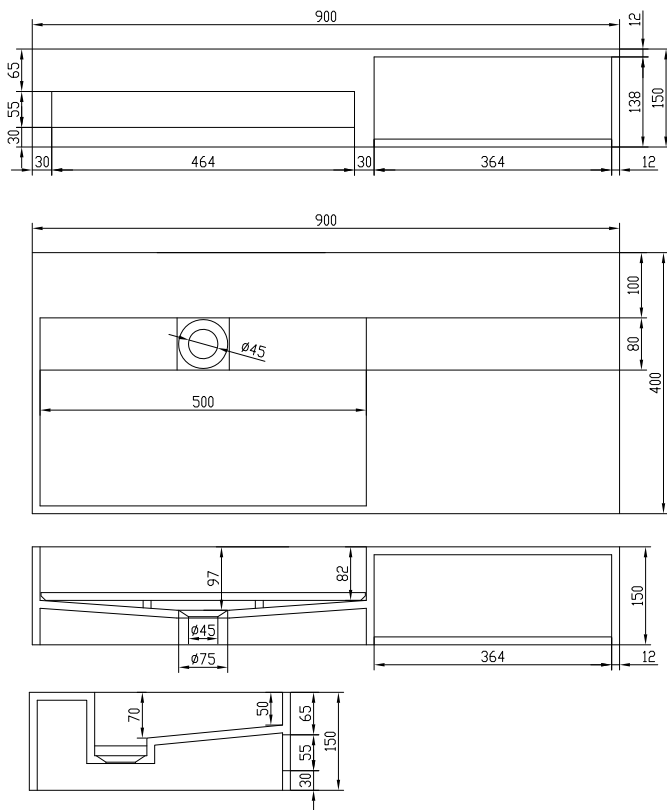

Sandfjord 90 left basin

SKU: 40010082

Colour: Matte white
Size: 15cm / 90cm / 40cm
Weight: 28kg netto

Sandfjord 90 left basin details: