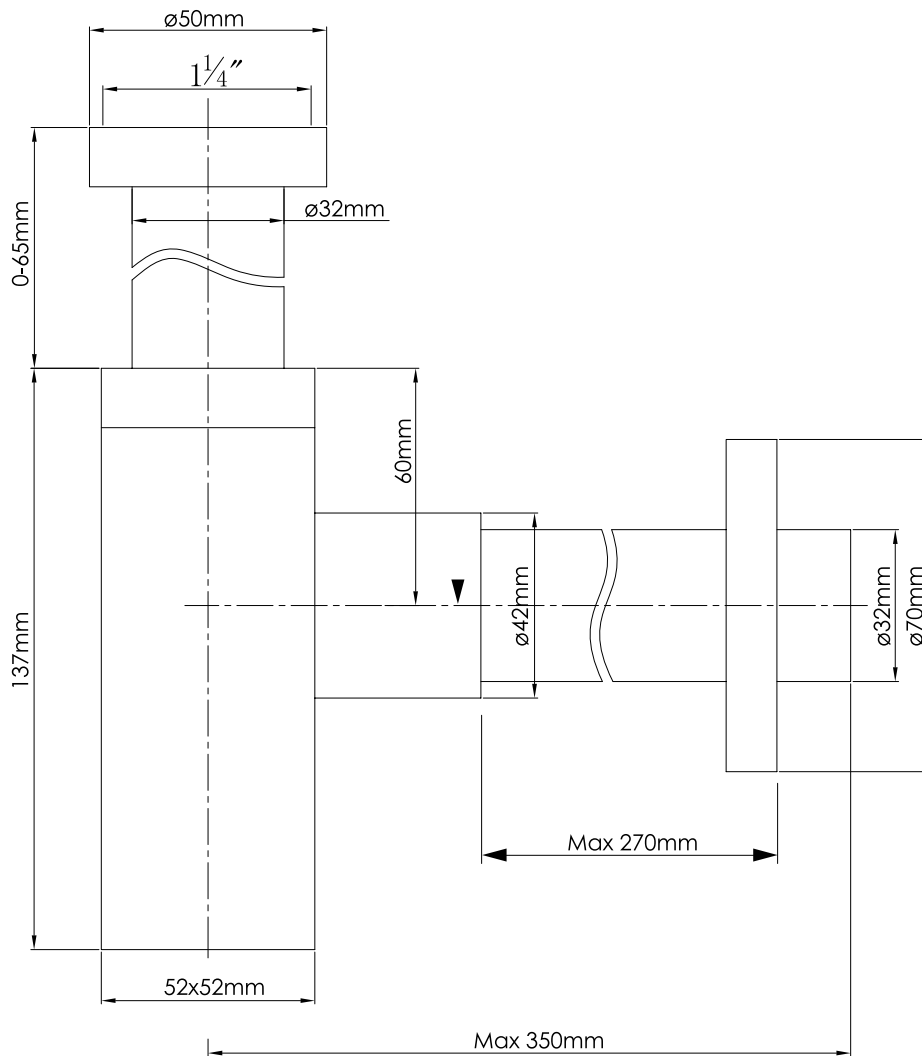

Trap rectangular chrome

SKU: 40040025

Colour:

Chrome

Size:

cm / cm / cm

Weight:

1.1kg netto

Trap rectangular chrome details: