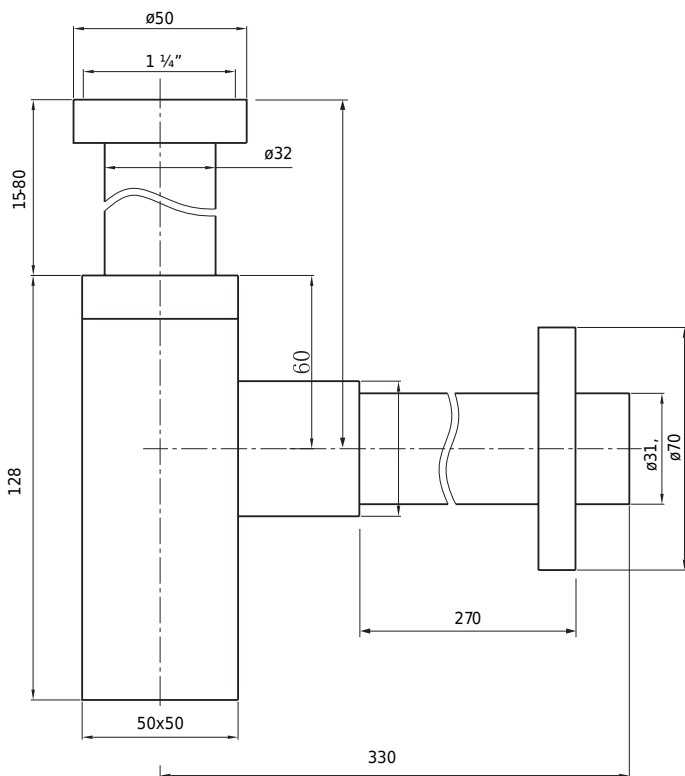

Trap rectangular steel

SKU: 40040027

Colour: Brushed steel
Size: 14.3cm / 5cm / 33cm
Weight: 1.2kg netto

Trap rectangular steel details: