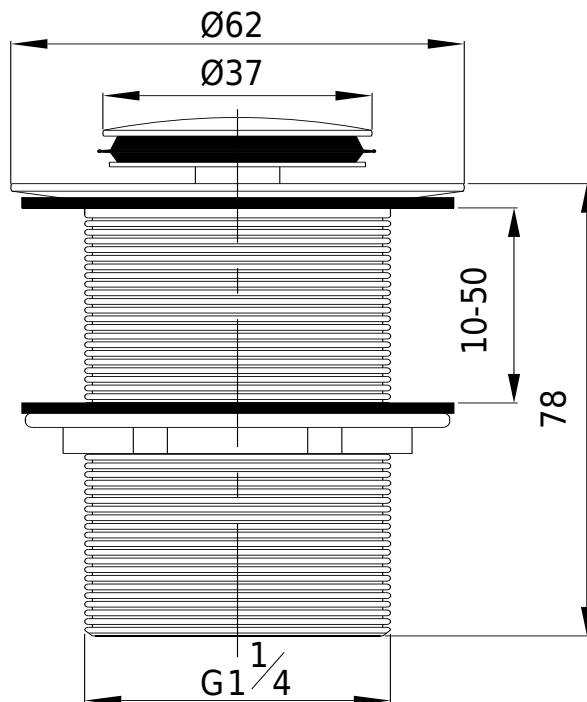

Copenhagen Bath

Bækkeskovvej
DK-2665 Vallensbæk Strand
CVR: DK32648622
Telefon: (+45) 3696 0747
contact@copenhagenbath.com
www.copenhagenbath.com

Waste Push-open, integrated

SKU: 40040029

Colour: Chrome
Size: 8cm / 6.5cm / 6.5cm
Weight: 0.3kg netto

Waste Push-open, integrated details: