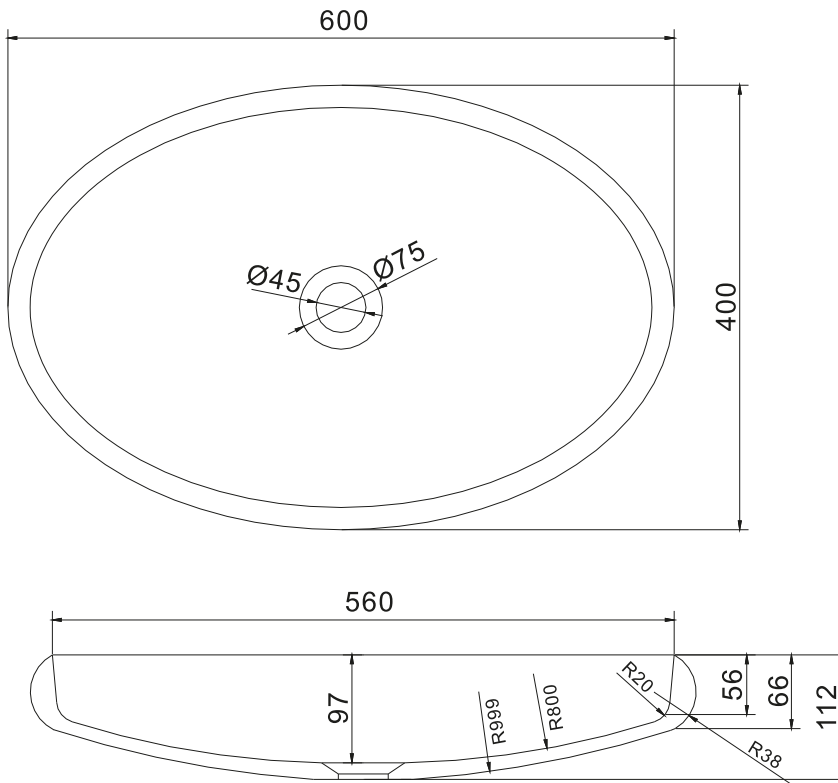

Rosenborg oval basin

SKU: 40010099

$\varnothing 65$ mm hole for countertop

Colour: Matte white
Size: 11.2cm / 60cm / 40cm
Weight: 7kg netto

Rosenborg oval basin details: