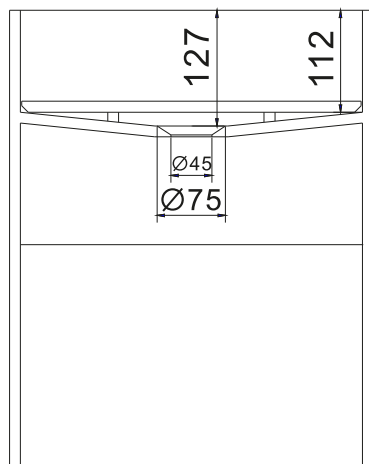

Enköping 40 basin

SKU: 40010114

Colour: Matte white
Size: 50cm / 40cm / 40cm
Weight: 24kg netto

Enköping 40 basin details: