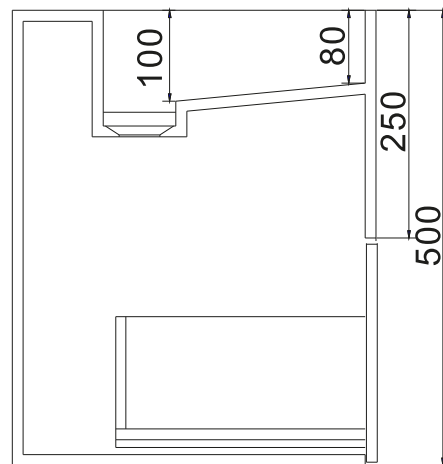

Enköping 40 basin

SKU: 40010114

Colour: Matte white
Size: 50cm / 40cm / 40cm
Weight: 24kg netto

Enköping 40 basin details: