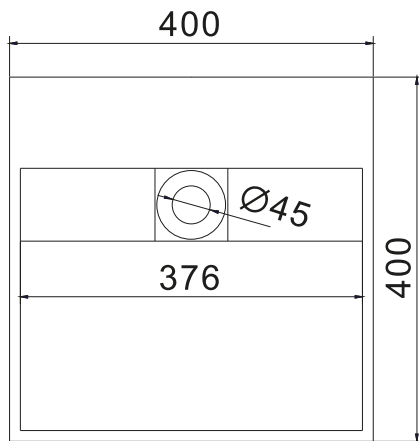

Enköping 40 basin

SKU: 40010114

Colour: Matte white
Size: 50cm / 40cm / 40cm
Weight: 24kg netto

Enköping 40 basin details: