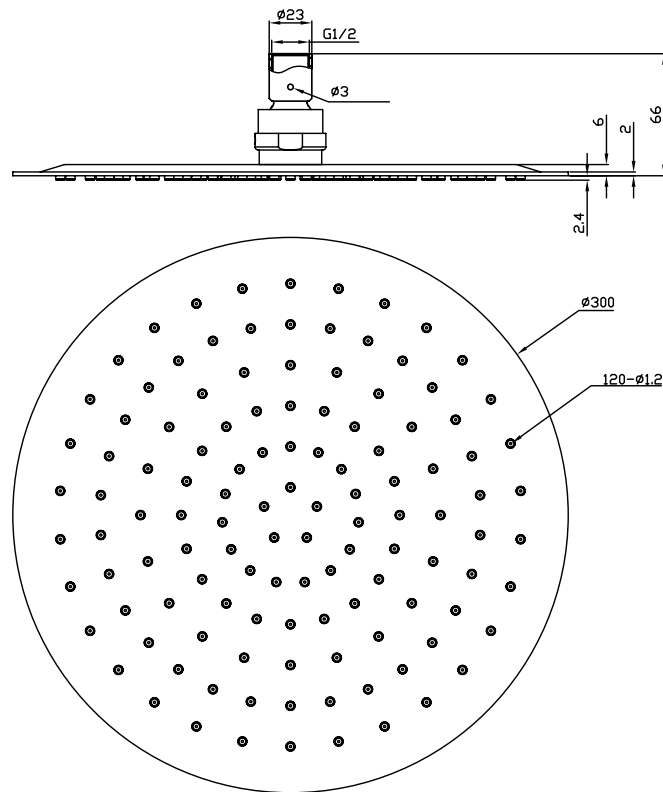

# Shower head round 30

SKU: 60060002

**Colour:** Polished steel  
**Size:** 5cm / 30cm / 30cm  
**Weight:** 1.3kg netto

**Shower head round 30 details:**