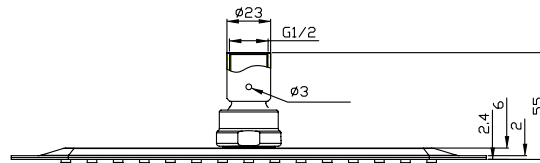

# Shower head rectangular 25

SKU: 60060005

**Colour:** Polished steel  
**Size:** 6cm / 25cm / 25cm  
**Weight:** 1.2kg netto

**Shower head rectangular 25 details:**