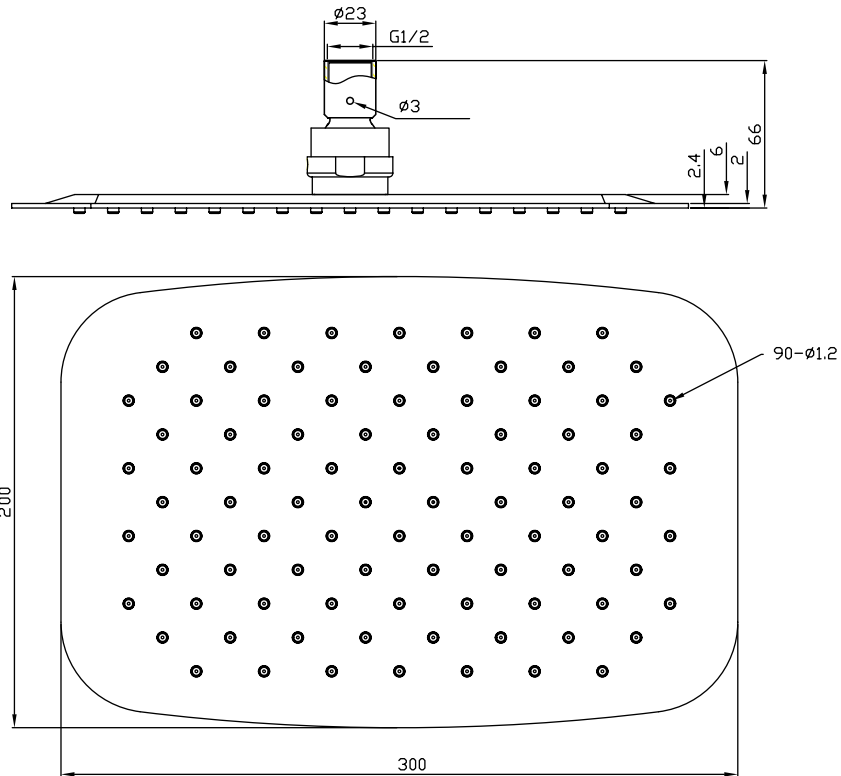

Copenhagen Bath

Bækkeskovvej
DK-2665 Vallensbæk Strand
CVR: DK32648622
Telefon: (+45) 3696 0747
contact@copenhagenbath.com
www.copenhagenbath.com

Shower head oval 30/20

SKU: 60060008

Colour: Polished steel
Size: 6cm / 30cm / 20cm
Weight: 1.1kg netto

Shower head oval 30/20 details: