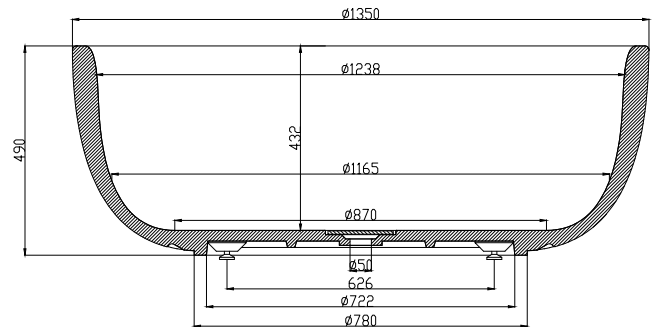

Copenhagen Bath

Bækkeskovvej
DK-2665 Vallensbæk Strand
CVR: DK32648622
Telefon: (+45) 3696 0747
contact@copenhagenbath.com
www.copenhagenbath.com

Tromsø bathtub

SKU: 40030004

Colour:	Matte white
Litre:	400 overflow
Size:	48cm / 135cm / 135cm
Weight:	150kg netto

Tromsø bathtub details:

Please note that there may be a tolerance of ± 5 mm as all products are hand sanded.