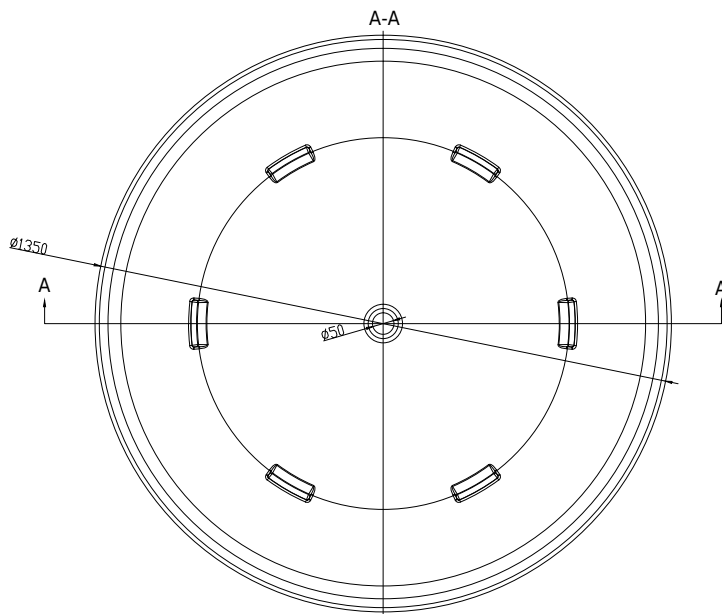

## Tromsø bathtub

SKU: 40030004

**Colour:** Matte white  
**Litre:** 400 overflow  
**Size:** 48cm / 135cm / 135cm  
**Weight:** 150kg netto

### Tromsø bathtub details:

Please note that there may be a tolerance of  $\pm 5$ mm as all products are hand sanded.