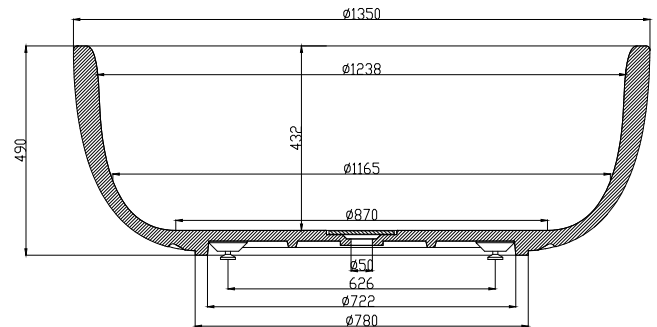

## Tromsø bathtub

SKU: 40030004

**Colour:** Matte white  
**Litre:** 400 overflow  
**Size:** 48cm / 135cm / 135cm  
**Weight:** 150kg netto

### Tromsø bathtub details:

Please note that there may be a tolerance of  $\pm 5$ mm as all products are hand sanded.