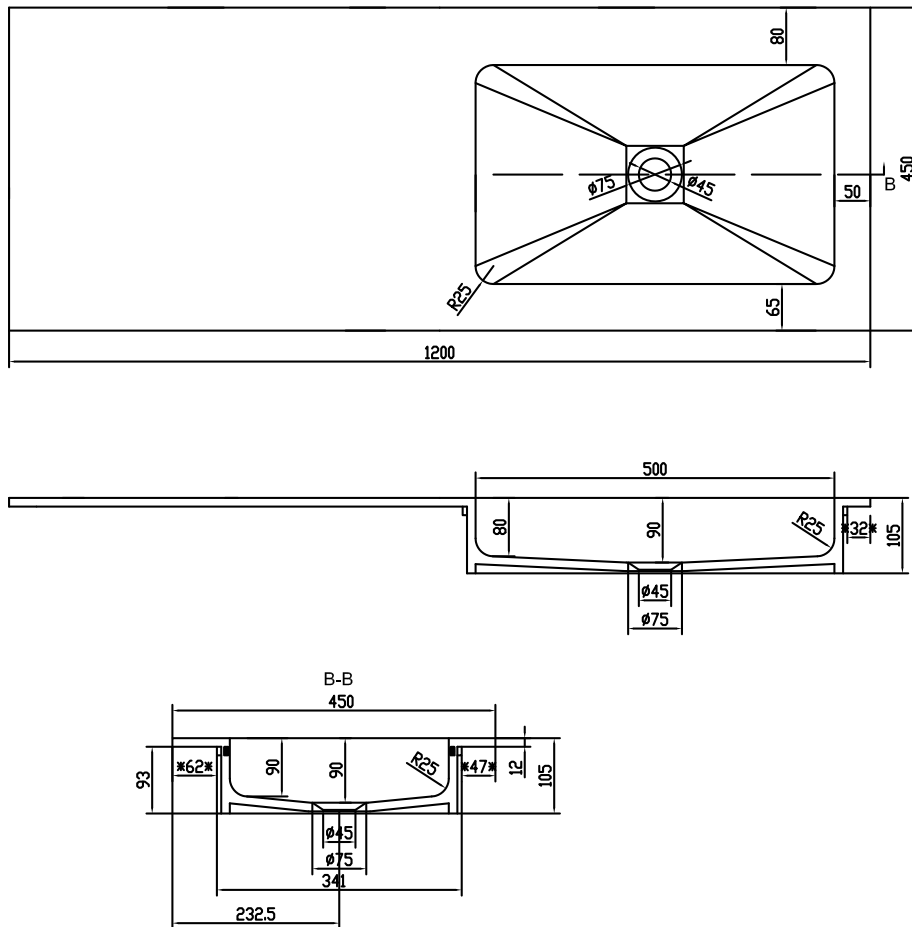

## Romsø 120 right wash basin

SKU: 30040062

**Colour:** Matte white  
**Size:** 10.5cm / 120cm / 45cm  
**Weight:** 18kg netto

**Romsø 120 right wash basin details:**