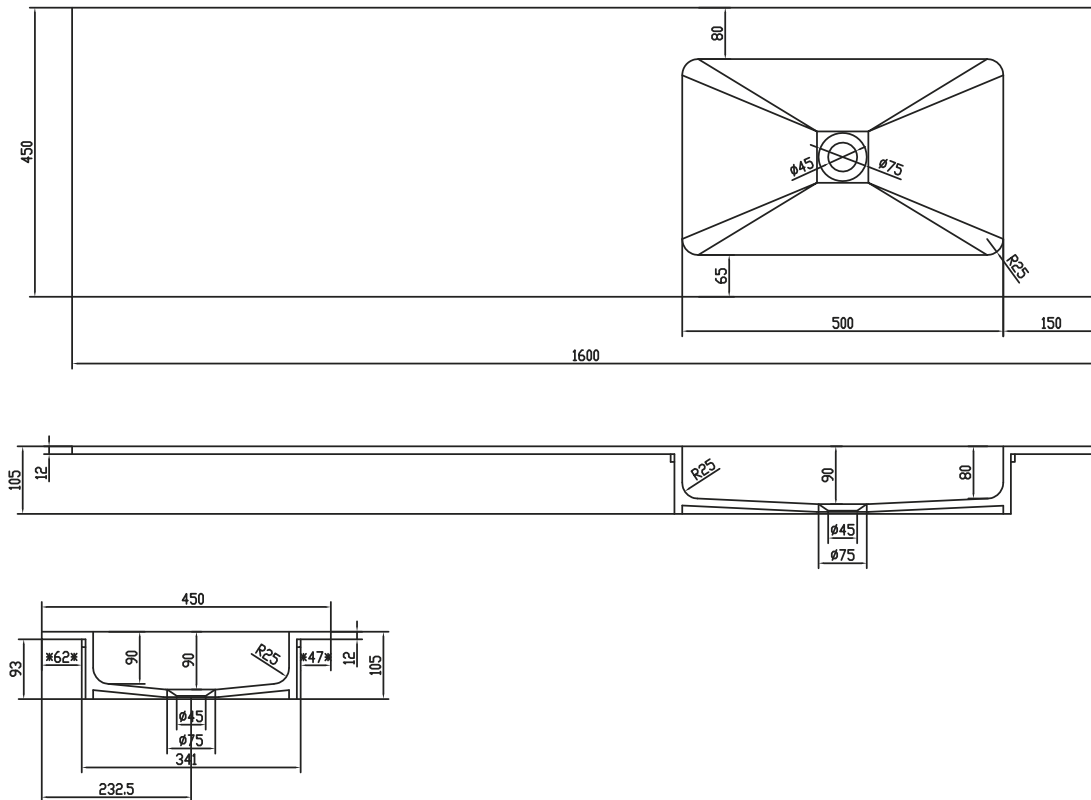

Romsø 160 right wash basin

SKU: 30040063

Colour: Matte white
Size: 10.5cm / 160cm / 45cm
Weight: 24kg netto

Romsø 160 right wash basin details: