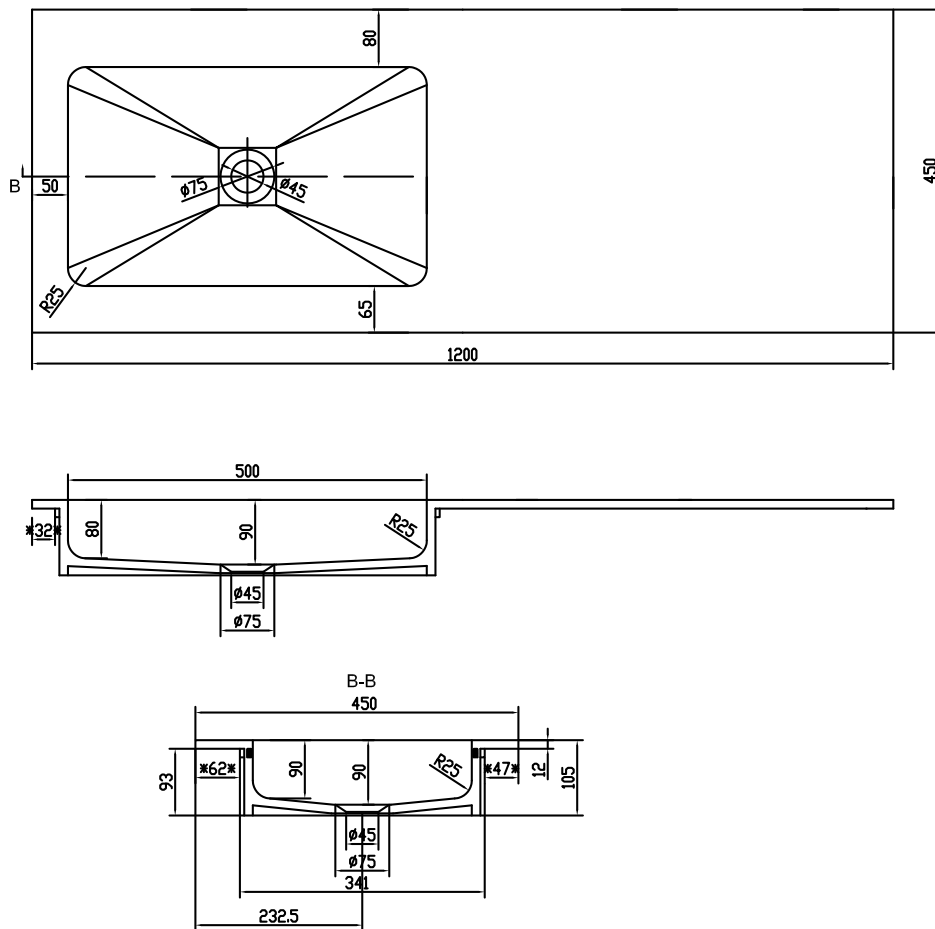

Romsø 120 left wash basin

SKU: 30040067

Colour: Matte white
Size: 10.5cm / 120cm / 45cm
Weight: 16kg netto

Romsø 120 left wash basin details: