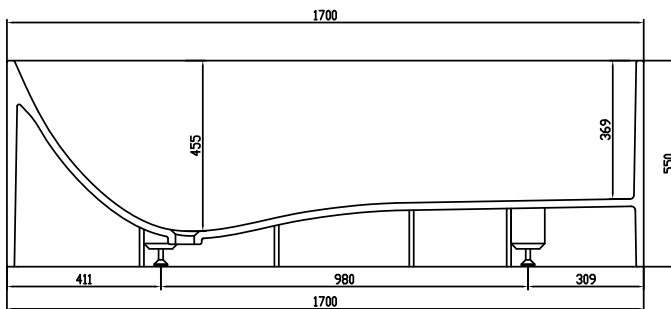

Copenhagen Bath

Bækkeskovvej
DK-2665 Vallensbæk Strand
CVR: DK32648622
Telefon: (+45) 3696 0747
contact@copenhagenbath.com
www.copenhagenbath.com

Lövestad 170 bathtub

SKU: 40030006

Colour: Matte white
Litre: 310 overflow
Size: 55cm / 170cm / 72cm
Weight: 150kg netto

Lövestad 170 bathtub details:

Please note that there may be a tolerance of ± 5 mm as all products are hand sanded.