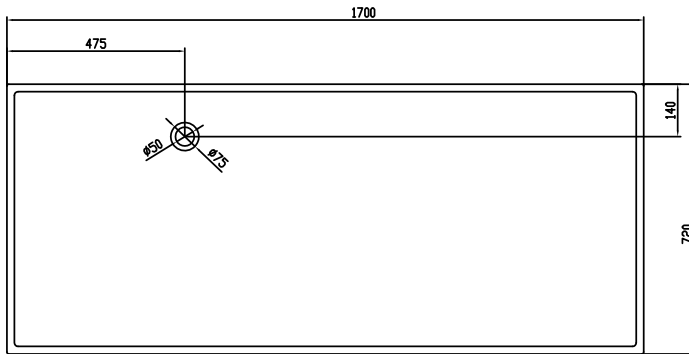

Copenhagen Bath

Bækkeskovvej
DK-2665 Vallensbæk Strand
CVR: DK32648622
Telefon: (+45) 3696 0747
contact@copenhagenbath.com
www.copenhagenbath.com

Lövestad 170 bathtub

SKU: 40030006

Colour: Matte white
Litre: 310 overflow
Size: 55cm / 170cm / 72cm
Weight: 150kg netto

Lövestad 170 bathtub details:

Please note that there may be a tolerance of ± 5 mm as all products are hand sanded.