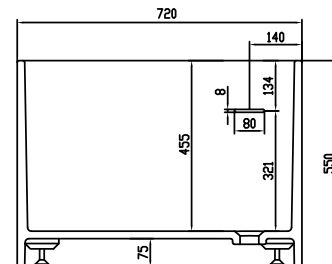

Copenhagen Bath

Bækkeskovvej
DK-2665 Vallensbæk Strand
CVR: DK32648622
Telefon: (+45) 3696 0747
contact@copenhagenbath.com
www.copenhagenbath.com

Lövestad 170 bathtub

SKU: 40030006

Colour: Matte white
Litre: 310 overflow
Size: 55cm / 170cm / 72cm
Weight: 150kg netto

Lövestad 170 bathtub details:

Please note that there may be a tolerance of ± 5 mm as all products are hand sanded.