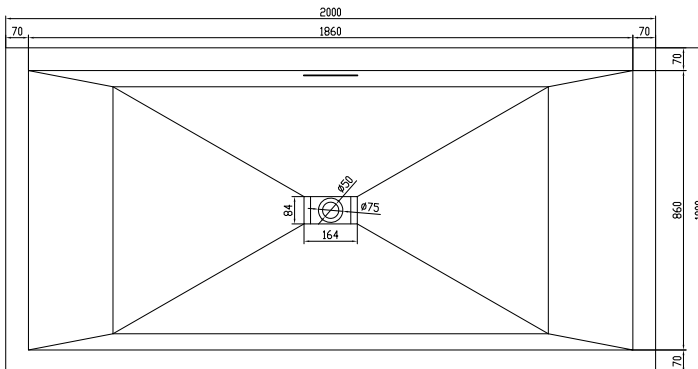

Fredensborg large bathtub

SKU: 40030020

- Colour:** Matte white
- Litre:** 380 overflow
- Size:** 58cm / 200cm / 100cm
- Weight:** 250kg netto

Fredensborg large bathtub details: