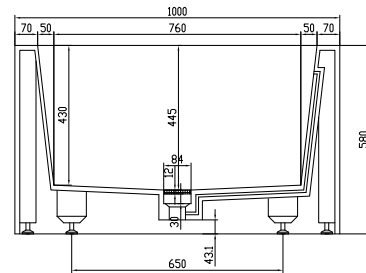

Fredensborg large bathtub

SKU: 40030020

- Colour:** Matte white
- Litre:** 380 overflow
- Size:** 58cm / 200cm / 100cm
- Weight:** 250kg netto

Fredensborg large bathtub details: