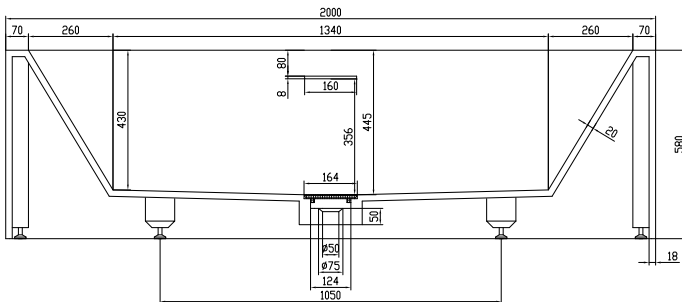

Fredensborg large bathtub

SKU: 40030020

- Colour:** Matte white
- Litre:** 380 overflow
- Size:** 58cm / 200cm / 100cm
- Weight:** 250kg netto

Fredensborg large bathtub details: