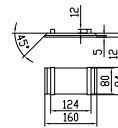

Fredensborg large bathtub

SKU: 40030020

- Colour:** Matte white
- Litre:** 380 overflow
- Size:** 58cm / 200cm / 100cm
- Weight:** 250kg netto

Fredensborg large bathtub details: