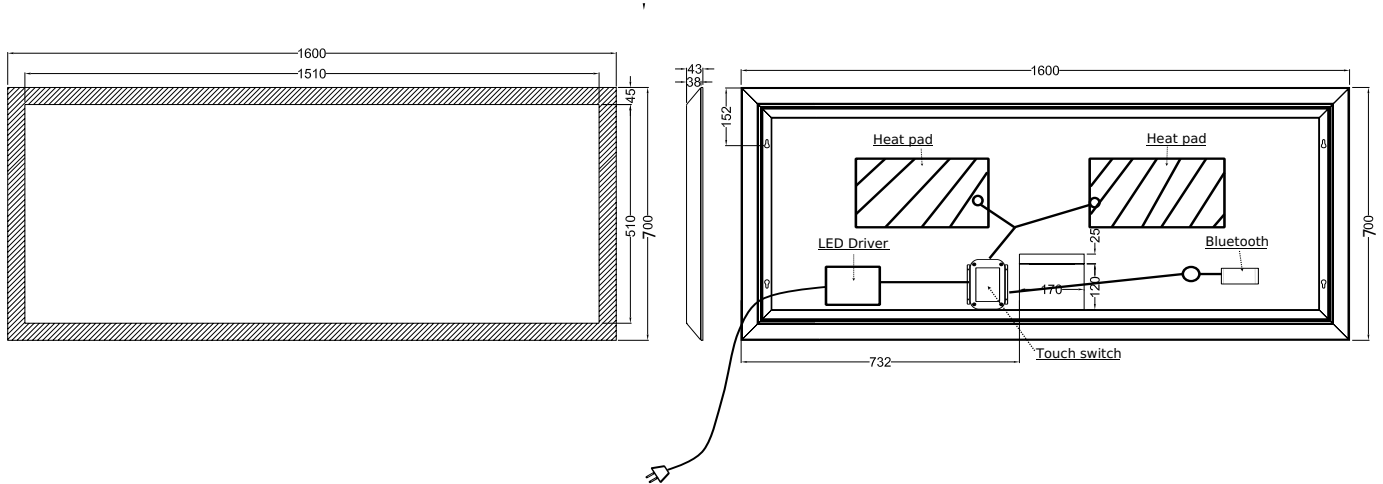

Larvik 160 Sound mirror

SKU: 30020217

Colour: Aluminium/glass
Size: 70cm / 160cm / 4.3cm
Weight: 17.3kg netto

Larvik 160 Sound mirror details: