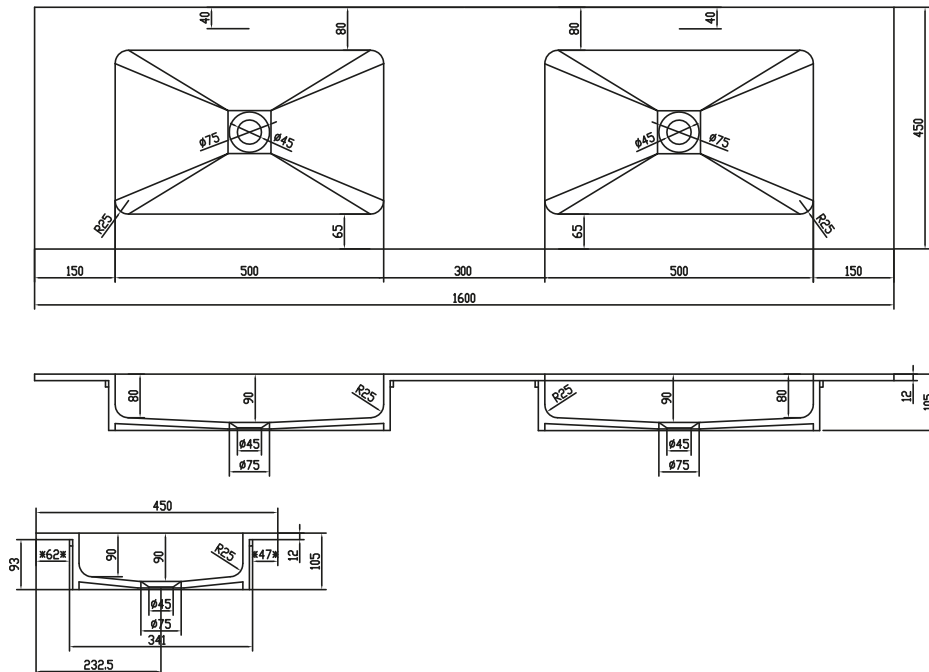

# Romsø 160 double wash basin

SKU: 30040069

**Colour:** Matte white  
**Size:** 10.5cm / 160cm / 45cm  
**Weight:** 27kg netto

**Romsø 160 double wash basin details:**