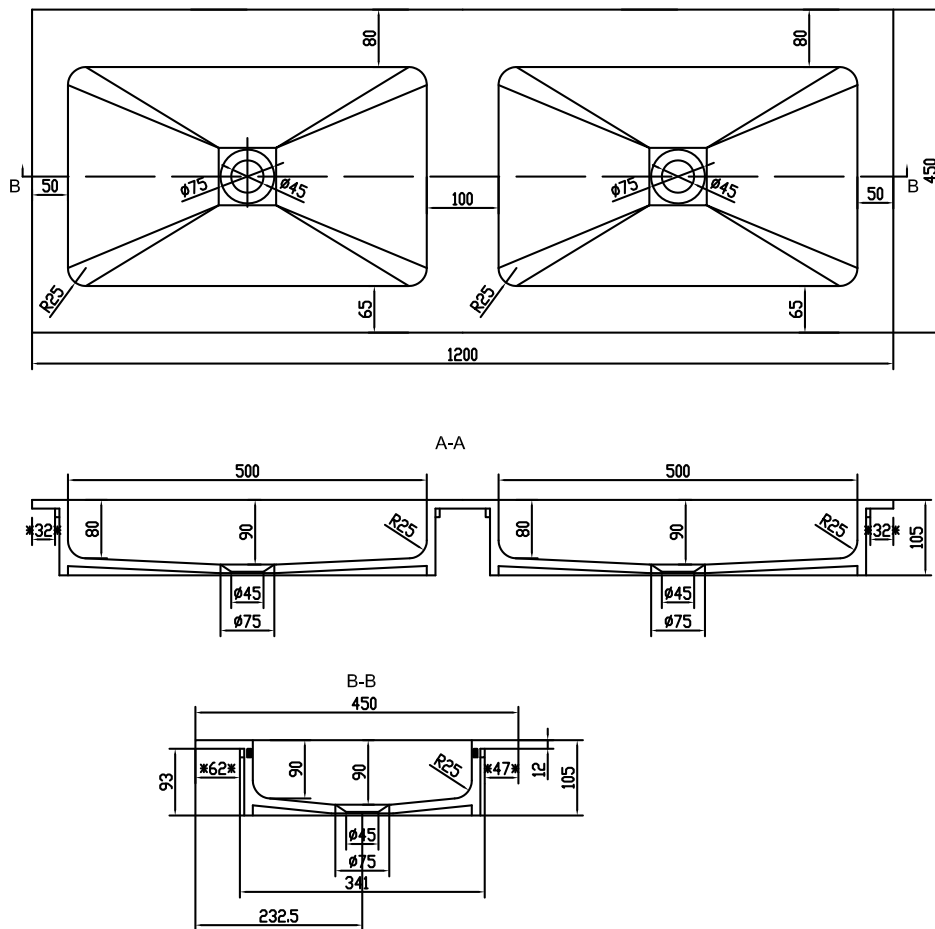

Romsø 120 double wash basin

SKU: 30040070

Colour: Matte white
Size: 10.5cm / 120cm / 45cm
Weight: 19.12kg netto

Romsø 120 double wash basin details: