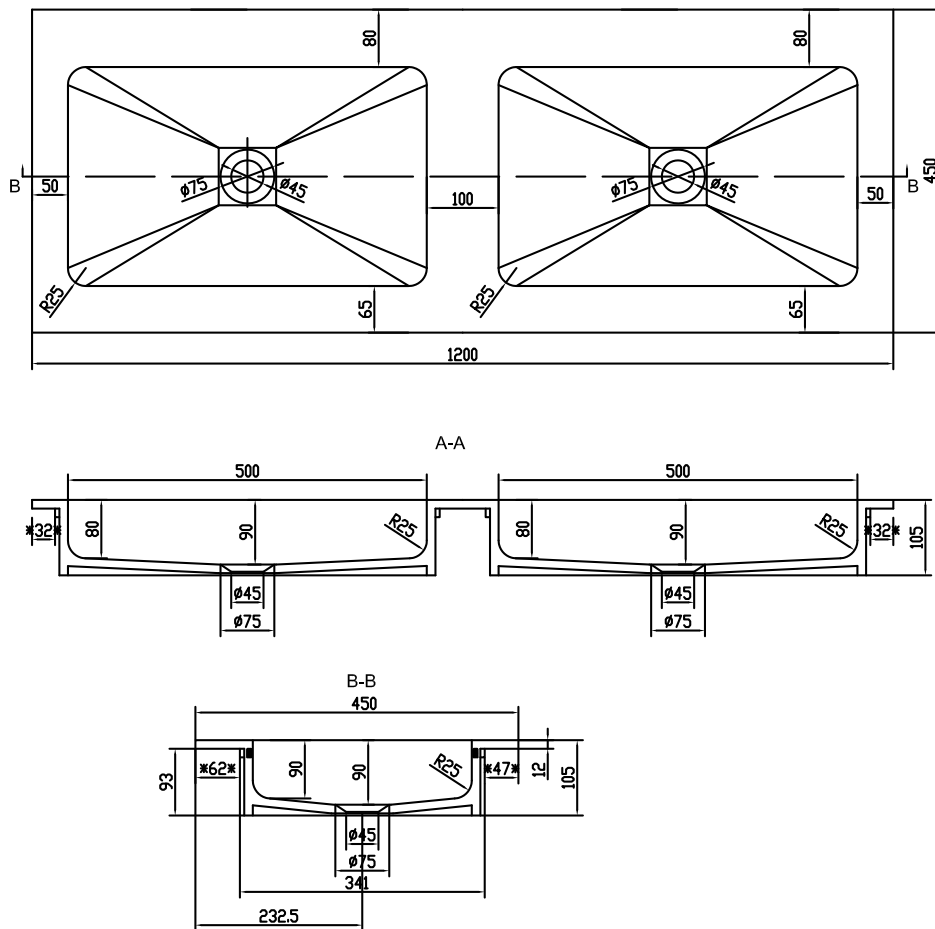

# Romsø 120 double wash basin

SKU: 30040070

**Colour:** Matte white  
**Size:** 10.5cm / 120cm / 45cm  
**Weight:** 19.12kg netto

**Romsø 120 double wash basin details:**