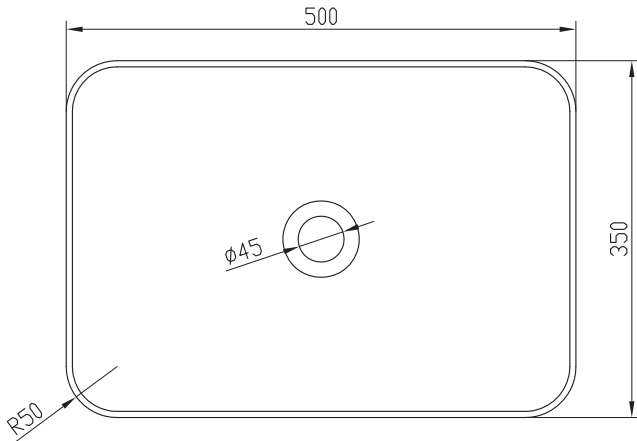

Copenhagen Bath

Bækkeskovvej
DK-2665 Vallensbæk Strand
CVR: DK32648622
Telefon: (+45) 3696 0747
contact@copenhagenbath.com
www.copenhagenbath.com

Stockholm rectangular R50 basin

SKU: 40010170

ø65mm hole for countertop