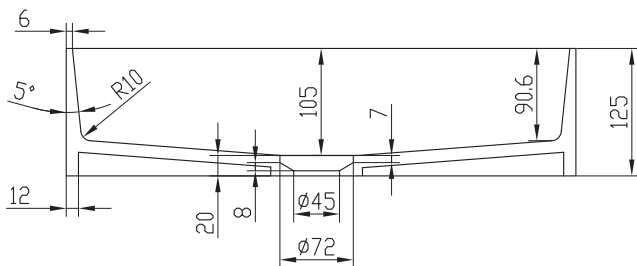

## Stockholm rectangular R50 basin

SKU: 40010170

ø65mm hole for countertop

**Colour:** Matte white  
**Size:** 12.5cm / 50cm / 35cm  
**Weight:** 7.6kg netto

**Stockholm rectangular R50 basin details:**