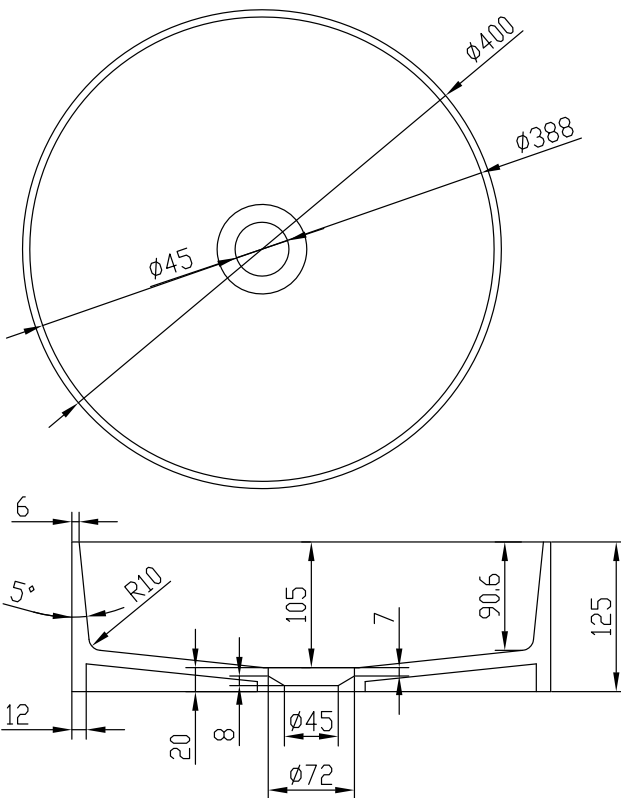

# Stockholm round basin

SKU: 40010171

**Colour:** Matte white  
**Size:** 12.5cm / 40cm / 40cm  
**Weight:** 5.9kg netto

**Stockholm round basin details:**