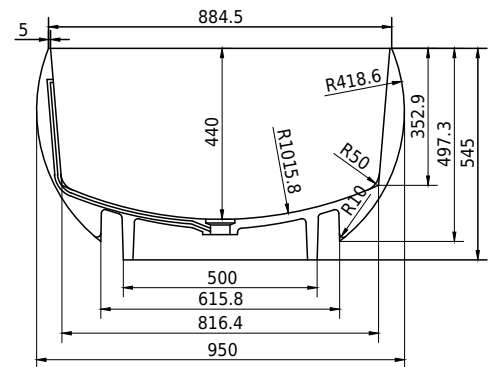

Rosenborg bathtub

SKU: 40030035

Colour:	Matte white
Litre:	340 overflow
Size:	55cm / 170cm / 95cm
Weight:	185kg netto

Rosenborg bathtub details:

Please note that there may be a tolerance of ± 5 mm as all products are hand sanded.