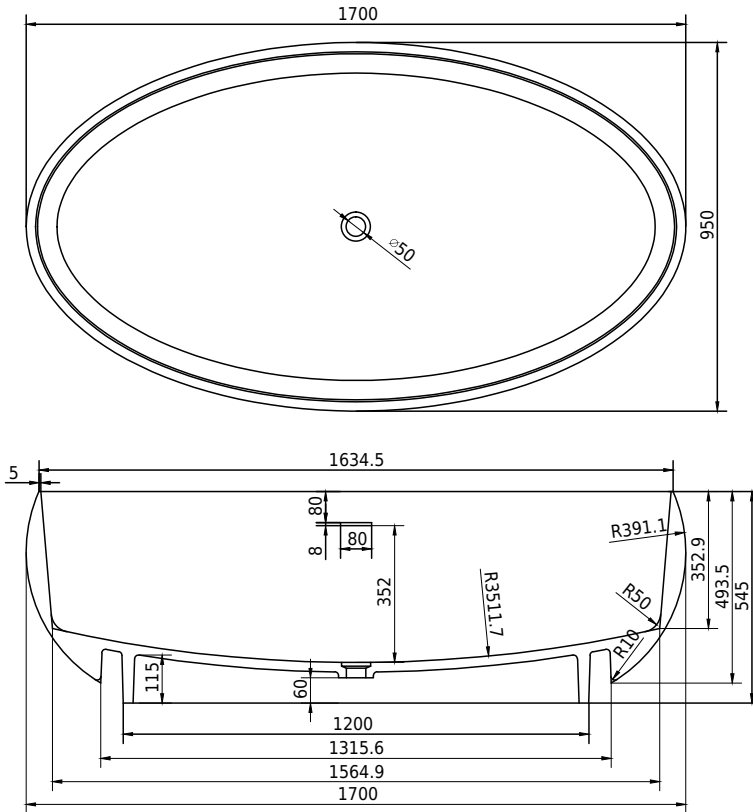

Rosenborg bathtub

SKU: 40030035

Colour:	Matte white
Litre:	340 overflow
Size:	55cm / 170cm / 95cm
Weight:	185kg netto

Rosenborg bathtub details:

Please note that there may be a tolerance of ± 5 mm as all products are hand sanded.