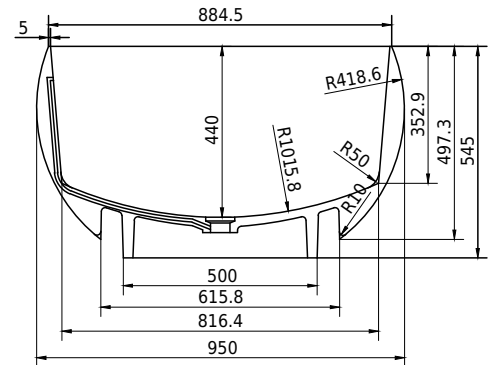

Rosenborg bathtub

SKU: 40030035

Colour:	Matte white
Litre:	340 overflow
Size:	55cm / 170cm / 95cm
Weight:	185kg netto

Rosenborg bathtub details:

Please note that there may be a tolerance of ± 5 mm as all products are hand sanded.