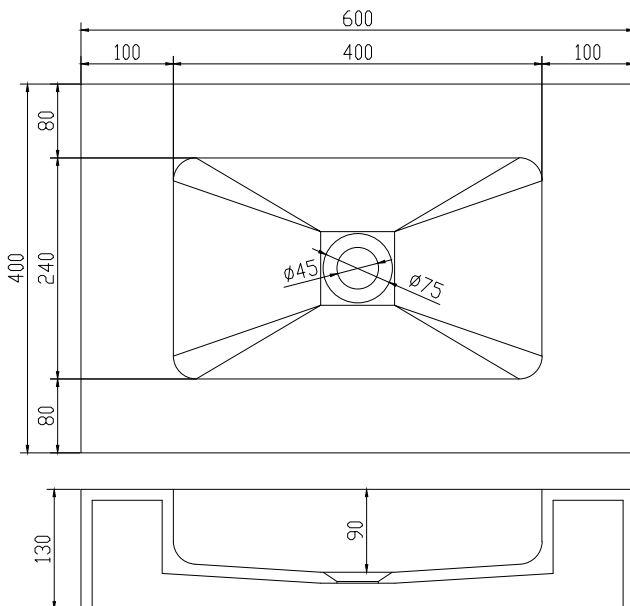

Furesø 60 basin

SKU: 40010178

Colour: Matte white
Size: 13cm / 60cm / 40cm
Weight: 13.88kg netto

Furesø 60 basin details: