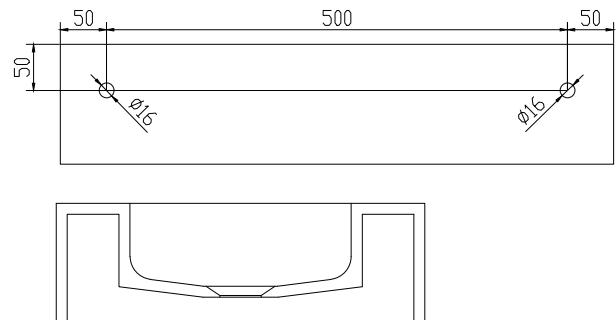

Furesø 60 basin

SKU: 40010178

Colour: Matte white
Size: 13cm / 60cm / 40cm
Weight: 13.88kg netto

Furesø 60 basin details: