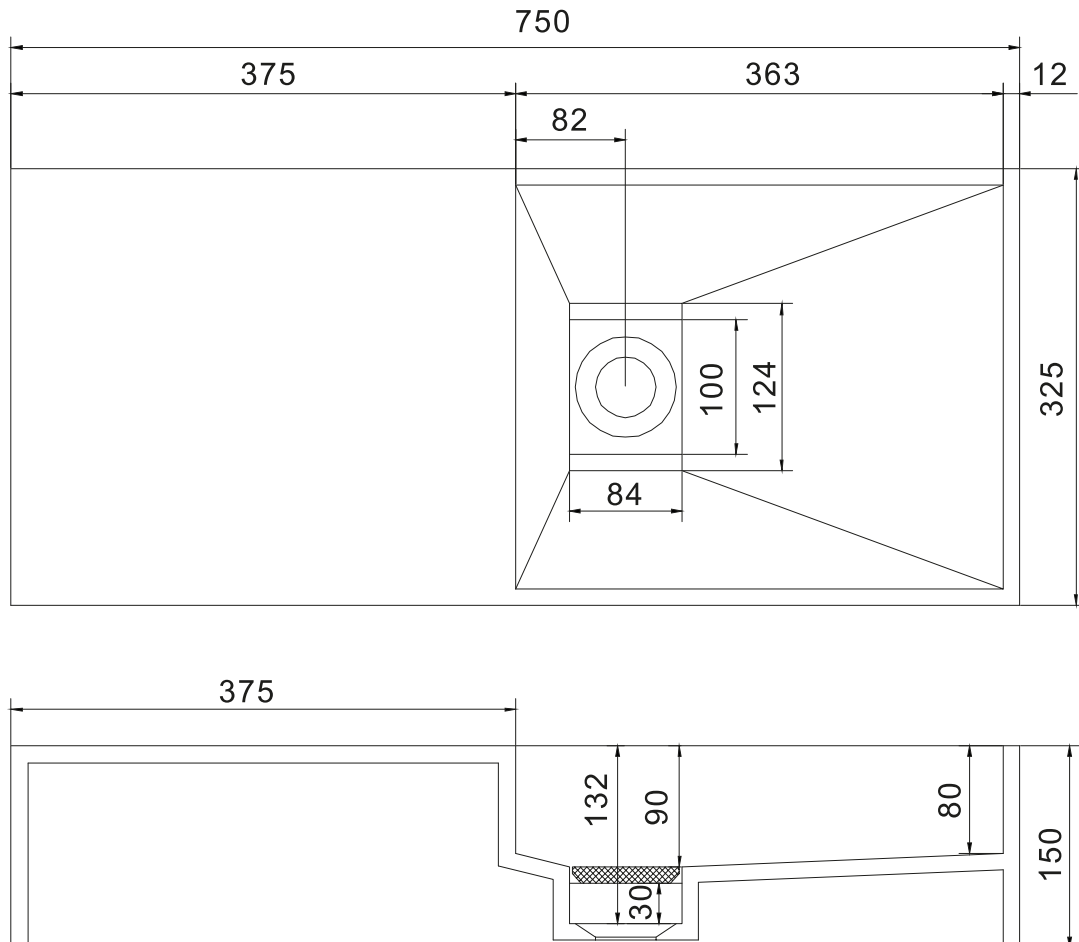

Nordland 75 basin

SKU: 40010038

Colour: Matte white
Size: 15cm / 75cm / 32.5cm
Weight: 15kg netto

Nordland 75 basin details: