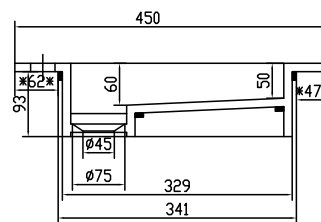

# Anholt 100 centred wash basin

SKU: 30040073

**Colour:** Matte white  
**Size:** 10.5cm / 100cm / 45cm  
**Weight:** 15kg netto

**Anholt 100 centred wash basin details:**