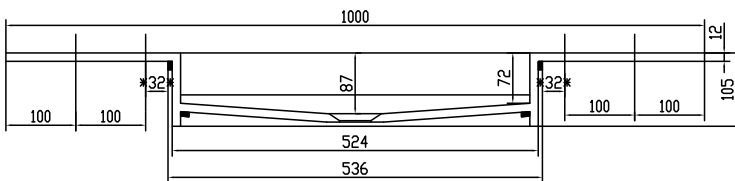

# Anholt 100 centred wash basin

SKU: 30040073

**Colour:** Matte white  
**Size:** 10.5cm / 100cm / 45cm  
**Weight:** 15kg netto

**Anholt 100 centred wash basin details:**