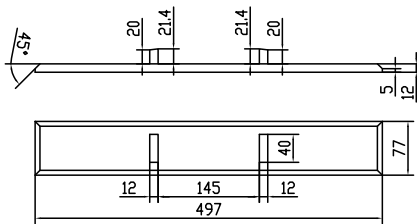

# Anholt 100 centred wash basin

SKU: 30040073

**Colour:** Matte white  
**Size:** 10.5cm / 100cm / 45cm  
**Weight:** 15kg netto

**Anholt 100 centred wash basin details:**