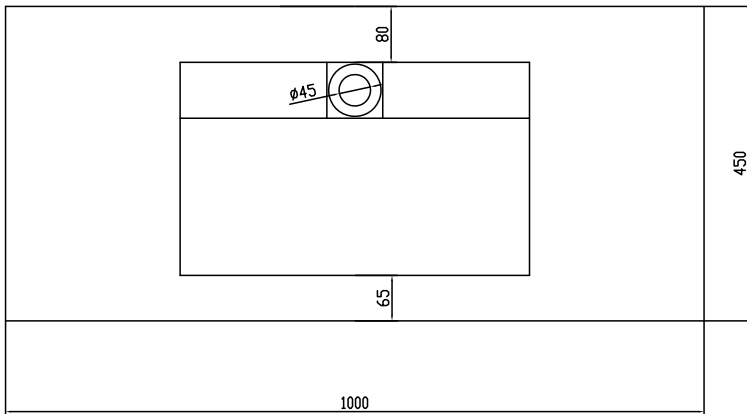

# Anholt 100 centred wash basin

SKU: 30040073

**Colour:** Matte white  
**Size:** 10.5cm / 100cm / 45cm  
**Weight:** 15kg netto

**Anholt 100 centred wash basin details:**